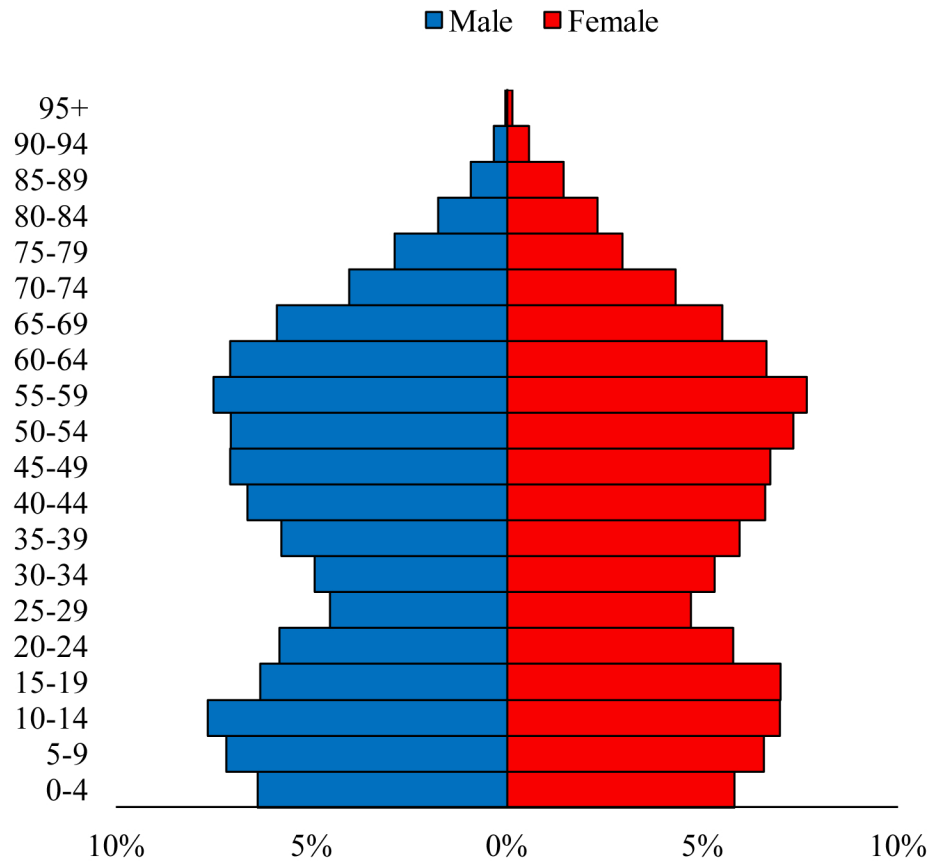

Population Pyramids of Ohio by County

Adams County Projected Population Pyramid, 2015

Ohio Projected Population Pyramid, 2015

Go to: <http://scripps.muohio.edu/content/population-pyramids-ohio-county-2010-2050> to download individual population pyramids (PDF, J-PEG, TIFF formats available).

Note: Population pyramids display % of populations by 5 years age groups.

Citation: Mehdizadeh, S., Ritchey, P. N., Tipsuk, P., & Yamashita, T. (2012). Population Pyramids of Ohio by County. Scripps Gerontology Center, Miami University, Oxford, OH.