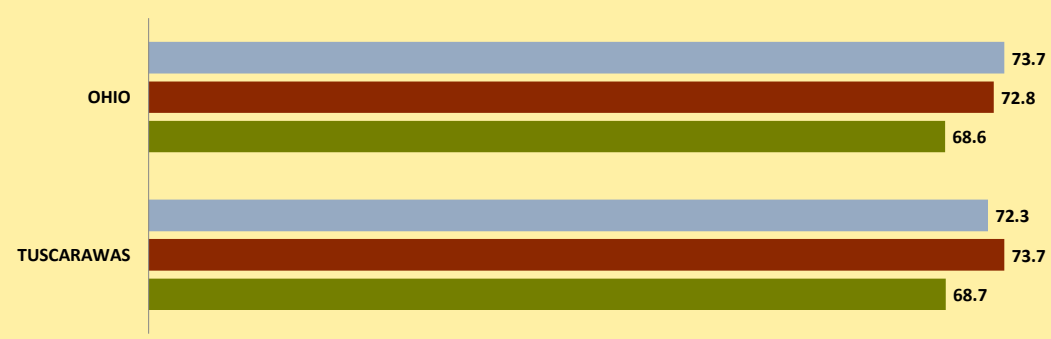

TUSCARAWAS COUNTY AND OHIO POPULATION CHANGES: Age 85+ 1990 - 2010

Age 85+ Population
1990 2000 2010

% Change in Age 85+ Population
1990-2000 2000-2010

Age 85+ Population as % of Age 65+ Population
1990 2000 2010

% of Age 85+ Population Who Are women
1990 2000 2010

% of Population Aged 85+

% Change in Proportion of Age 65+ Population Who Are Age 85+

% Change in Proportion of Age 85+ Who Are Women

% Change in Total Population Aged 85+