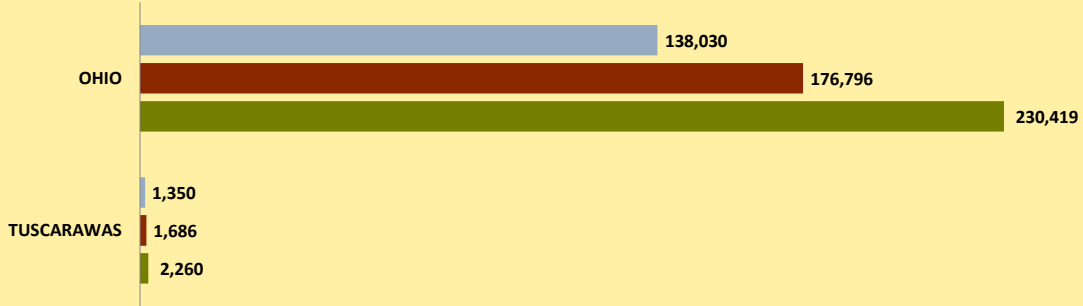

TUSCARAWAS COUNTY AND OHIO POPULATION CHANGES: Age 85+ 1990 - 2010

Age 85+ Population
1990 2000 2010

% Change in Age 85+ Population
1990-2000 2000-2010

Age 85+ Population as % of Age 65+ Population
1990 2000 2010

% of Age 85+ Population Who Are women
1990 2000 2010

% of Population Aged 85+

% Change in Proportion of Age 65+ Population Who Are Age 85+

% Change in Proportion of Age 85+ Who Are Women

% Change in Total Population Aged 85+