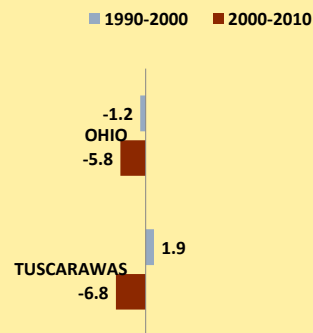

TUSCARAWAS COUNTY AND OHIO POPULATION CHANGES: Age 85+ 1990 - 2010

Age 85+ Population
1990 2000 2010

% Change in Age 85+ Population
1990-2000 2000-2010

Age 85+ Population as % of Age 65+ Population
1990 2000 2010

% of Age 85+ Population Who Are women
1990 2000 2010

% of Population Aged 85+

% Change in Proportion of Age 65+ Population Who Are Age 85+

% Change in Proportion of Age 85+ Who Are Women

% Change in Total Population Aged 85+