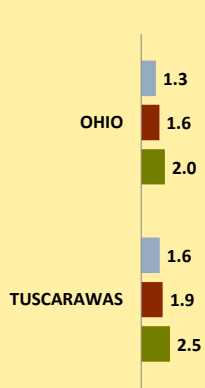

TUSCARAWAS COUNTY AND OHIO POPULATION CHANGES: Age 85+ 1990 - 2010

Age 85+ Population
1990 2000 2010

% Change in Age 85+ Population
1990-2000 2000-2010

Age 85+ Population as % of Age 65+ Population
1990 2000 2010

% of Age 85+ Population Who Are women
1990 2000 2010

% of Population Aged 85+

% Change in Proportion of Age 65+ Population Who Are Age 85+

% Change in Proportion of Age 85+ Who Are Women

% Change in Total Population Aged 85+