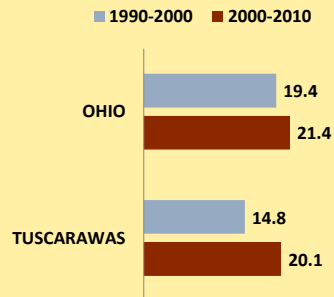

TUSCARAWAS COUNTY AND OHIO POPULATION CHANGES: Age 85+ 1990 - 2010

Age 85+ Population
1990 2000 2010

% Change in Age 85+ Population
1990-2000 2000-2010

Age 85+ Population as % of Age 65+ Population
1990 2000 2010

% of Age 85+ Population Who Are women
1990 2000 2010

% of Population Aged 85+

% Change in Proportion of Age 65+ Population Who Are Age 85+

% Change in Proportion of Age 85+ Who Are Women

% Change in Total Population Aged 85+