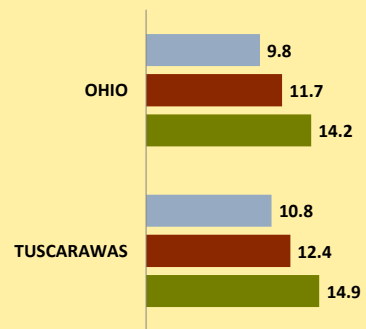

TUSCARAWAS COUNTY AND OHIO POPULATION CHANGES: Age 85+ 1990 - 2010

Age 85+ Population
1990 2000 2010

% Change in Age 85+ Population
1990-2000 2000-2010

Age 85+ Population as % of Age 65+ Population
1990 2000 2010

% of Age 85+ Population Who Are women
1990 2000 2010

% of Population Aged 85+

% Change in Proportion of Age 65+ Population Who Are Age 85+

% Change in Proportion of Age 85+ Who Are Women

% Change in Total Population Aged 85+