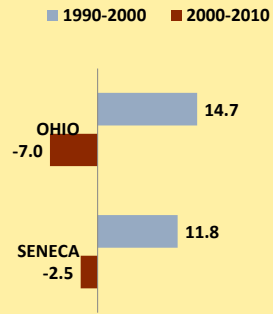

SENECA COUNTY AND OHIO POPULATION CHANGES: Age 75-84 1990 - 2010

Age 75-84 Population

Age 75-84 Population as % of Age 65+ Population

% of Age 75-84 Population Who Are Women

% Change in Age 75-84 Population

% Change in Proportion of Age 65+ Population Who Are Age 75-84

% Change in Proportion of Age 75-84 Population Who Are Women