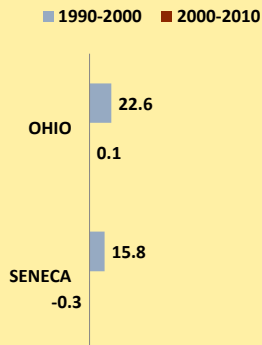

SENECA COUNTY AND OHIO POPULATION CHANGES: Age 75-84 1990 - 2010

Age 75-84 Population

Age 75-84 Population as % of Age 65+ Population

% of Age 75-84 Population Who Are Women

% Change in Age 75-84 Population

% Change in Proportion of Age 65+ Population Who Are Age 75-84

% Change in Proportion of Age 75-84 Population Who Are Women