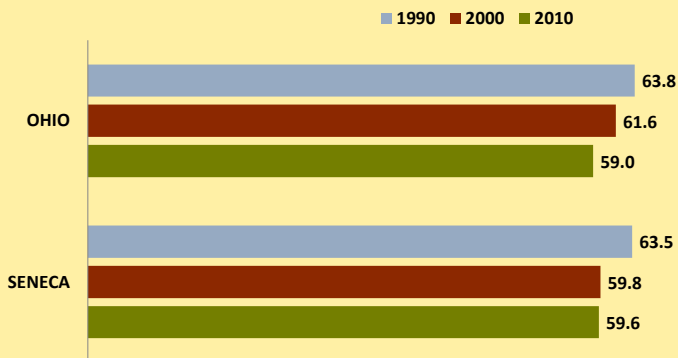

SENECA COUNTY AND OHIO POPULATION CHANGES: Age 75-84 1990 - 2010

Age 75-84 Population

Age 75-84 Population as % of Age 65+ Population

% of Age 75-84 Population Who Are Women

% Change in Age 75-84 Population

% Change in Proportion of Age 65+ Population Who Are Age 75-84

% Change in Proportion of Age 75-84 Population Who Are Women