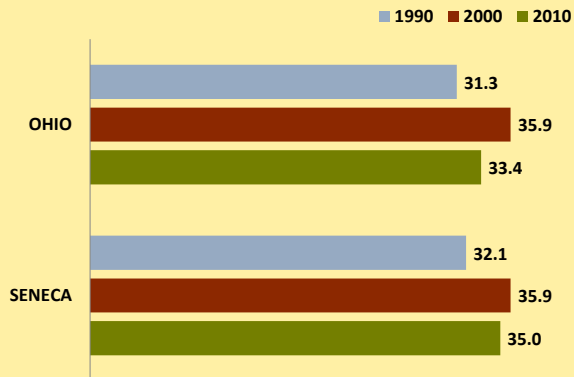

SENECA COUNTY AND OHIO POPULATION CHANGES: Age 75-84 1990 - 2010

Age 75-84 Population

Age 75-84 Population as % of Age 65+ Population

% of Age 75-84 Population Who Are Women

% Change in Age 75-84 Population

% Change in Proportion of Age 65+ Population Who Are Age 75-84

% Change in Proportion of Age 75-84 Population Who Are Women