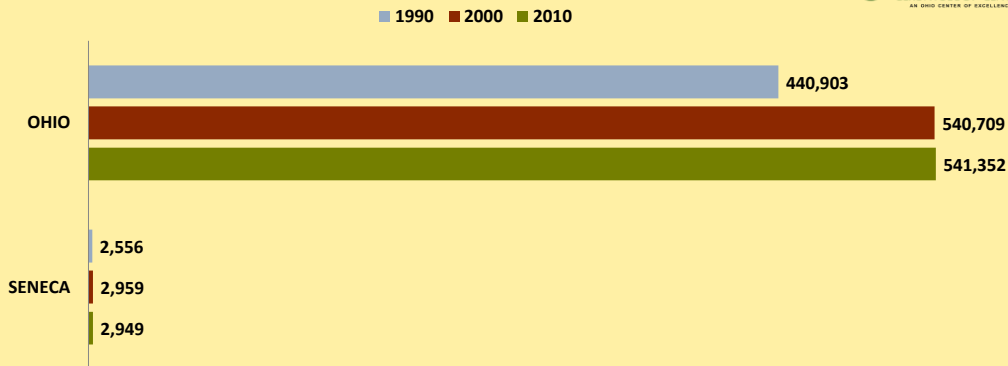

SENECA COUNTY AND OHIO POPULATION CHANGES: Age 75-84 1990 - 2010

Age 75-84 Population

Age 75-84 Population as % of Age 65+ Population

% of Age 75-84 Population Who Are Women

% Change in Age 75-84 Population

% Change in Proportion of Age 65+ Population Who Are Age 75-84

% Change in Proportion of Age 75-84 Population Who Are Women