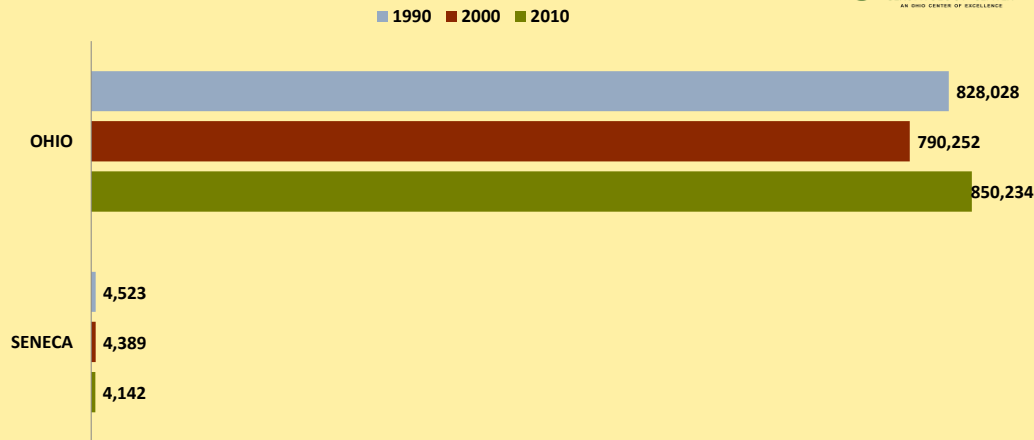

SENECA COUNTY AND OHIO POPULATION CHANGES: Age 65-74 1990 - 2010

Age 65 - 74 Population

Age 65-74 Population as % of 65+ Population

Of Age 65-74 Population, % Women

% Change in Age 65-74 Population

% Change in Proportion of Age 65+ Population who are Age 65-74

% Change in Proportion of 65-74 Population Who Are Women