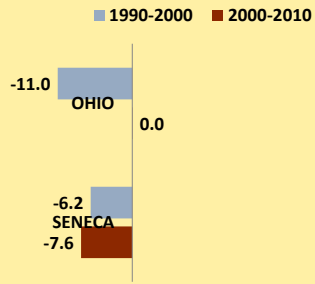

SENECA COUNTY AND OHIO POPULATION CHANGES: Age 65-74 1990 - 2010

Age 65 - 74 Population

Age 65-74 Population as % of 65+ Population

Of Age 65-74 Population, % Women

% Change in Age 65-74 Population

% Change in Proportion of Age 65+ Population who are Age 65-74

% Change in Proportion of 65-74 Population Who Are Women