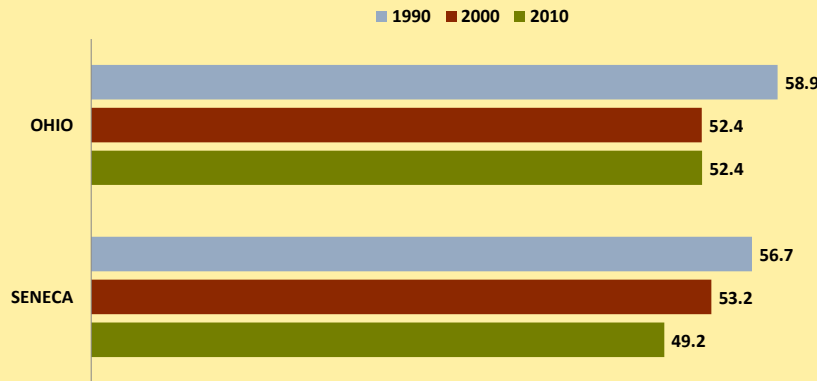

SENECA COUNTY AND OHIO POPULATION CHANGES: Age 65-74 1990 - 2010

Age 65 - 74 Population

Age 65-74 Population as % of 65+ Population

Of Age 65-74 Population, % Women

% Change in Age 65-74 Population

% Change in Proportion of Age 65+ Population who are Age 65-74

% Change in Proportion of 65-74 Population Who Are Women