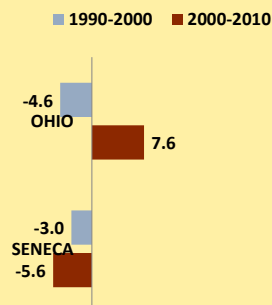

SENECA COUNTY AND OHIO POPULATION CHANGES: Age 65-74 1990 - 2010

Age 65 - 74 Population

Age 65-74 Population as % of 65+ Population

Of Age 65-74 Population, % Women

% Change in Age 65-74 Population

% Change in Proportion of Age 65+ Population who are Age 65-74

% Change in Proportion of 65-74 Population Who Are Women