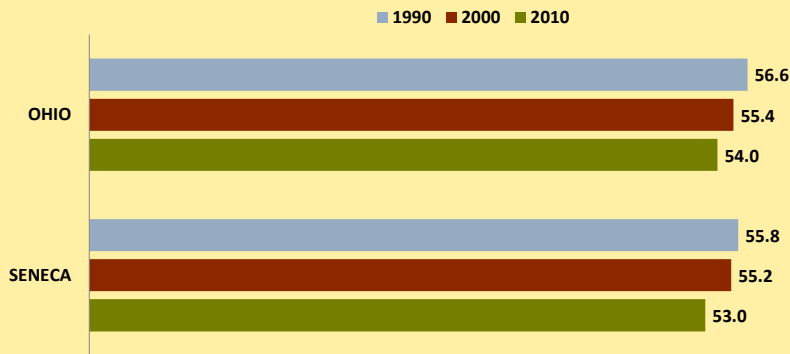

SENECA COUNTY AND OHIO POPULATION CHANGES: Age 65-74 1990 - 2010

Age 65 - 74 Population

Age 65-74 Population as % of 65+ Population

Of Age 65-74 Population, % Women

% Change in Age 65-74 Population

% Change in Proportion of Age 65+ Population who are Age 65-74

% Change in Proportion of 65-74 Population Who Are Women