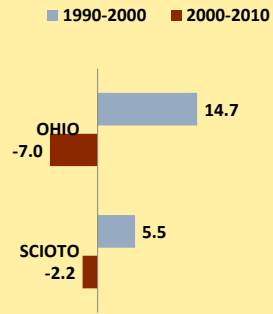

# SCIOTO COUNTY AND OHIO POPULATION CHANGES: Age 75-84 1990 - 2010

Age 75-84 Population

Age 75-84 Population as % of Age 65+ Population

% of Age 75-84 Population Who Are Women

% Change in Age 75-84 Population

### % Change in Proportion of Age 65+ Population Who Are Age 75-84

### % Change in Proportion of Age 75-84 Population Who Are Women