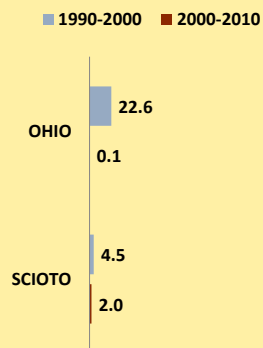

# SCIOTO COUNTY AND OHIO POPULATION CHANGES: Age 75-84 1990 - 2010

Age 75-84 Population

Age 75-84 Population as % of Age 65+ Population

% of Age 75-84 Population Who Are Women

% Change in Age 75-84 Population

### % Change in Proportion of Age 65+ Population Who Are Age 75-84

### % Change in Proportion of Age 75-84 Population Who Are Women