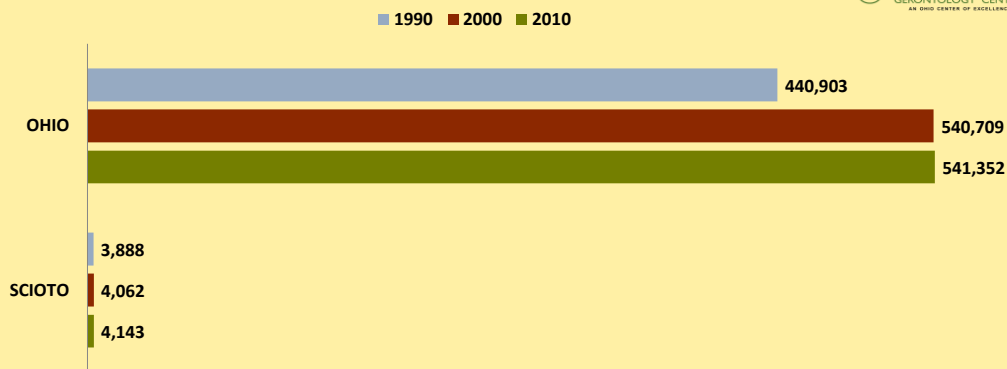

# SCIOTO COUNTY AND OHIO POPULATION CHANGES: Age 75-84 1990 - 2010

Age 75-84 Population

Age 75-84 Population as % of Age 65+ Population

% of Age 75-84 Population Who Are Women

% Change in Age 75-84 Population

### % Change in Proportion of Age 65+ Population Who Are Age 75-84

### % Change in Proportion of Age 75-84 Population Who Are Women