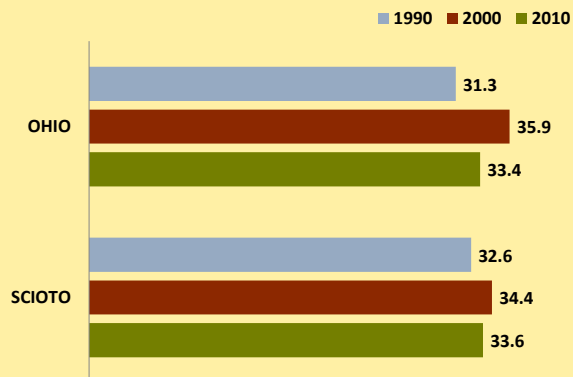

# SCIOTO COUNTY AND OHIO POPULATION CHANGES: Age 75-84 1990 - 2010

Age 75-84 Population

Age 75-84 Population as % of Age 65+ Population

% of Age 75-84 Population Who Are Women

% Change in Age 75-84 Population

### % Change in Proportion of Age 65+ Population Who Are Age 75-84

### % Change in Proportion of Age 75-84 Population Who Are Women