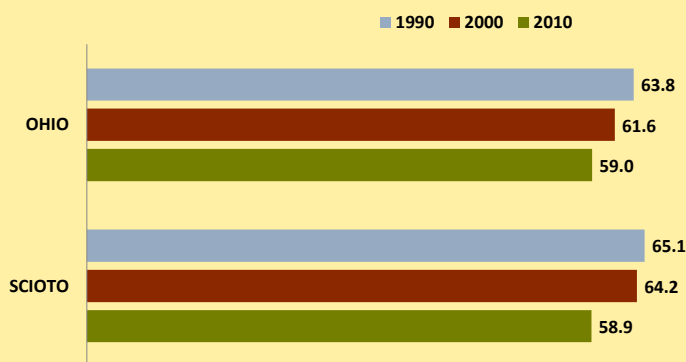

# SCIOTO COUNTY AND OHIO POPULATION CHANGES: Age 75-84 1990 - 2010

Age 75-84 Population

Age 75-84 Population as % of Age 65+ Population

% of Age 75-84 Population Who Are Women

% Change in Age 75-84 Population

### % Change in Proportion of Age 65+ Population Who Are Age 75-84

### % Change in Proportion of Age 75-84 Population Who Are Women