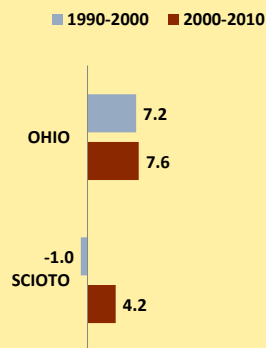

SCIOTO COUNTY AND OHIO POPULATION CHANGES: Age 65+ 1990 - 2010

Age 65+ Population

% of Population Age 65+

% Change in Age 65+ Population

% Change in Proportion of Population Age 65+