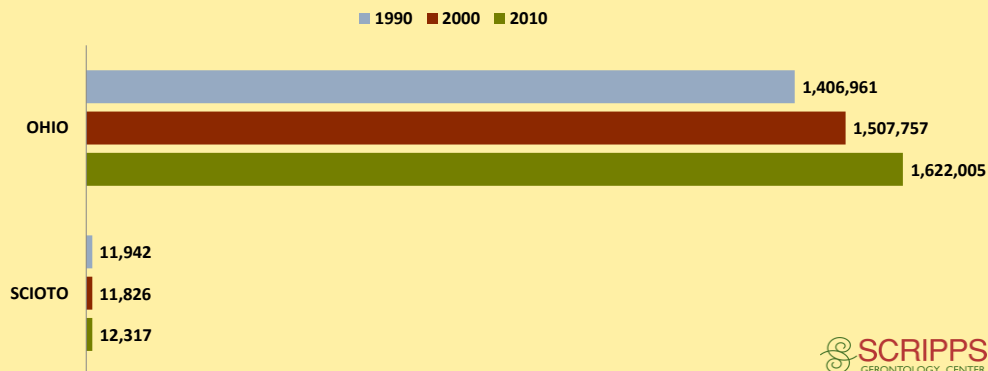

SCIOTO COUNTY AND OHIO POPULATION CHANGES: Age 65+ 1990 - 2010

Age 65+ Population

% of Population Age 65+

% Change in Age 65+ Population

% Change in Proportion of Population Age 65+