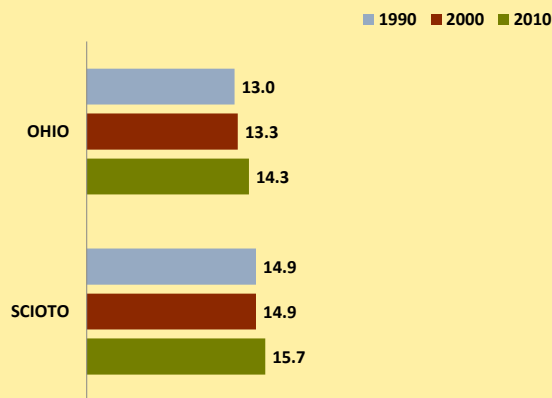

SCIOTO COUNTY AND OHIO POPULATION CHANGES: Age 65+ 1990 - 2010

Age 65+ Population

% of Population Age 65+

% Change in Age 65+ Population

% Change in Proportion of Population Age 65+