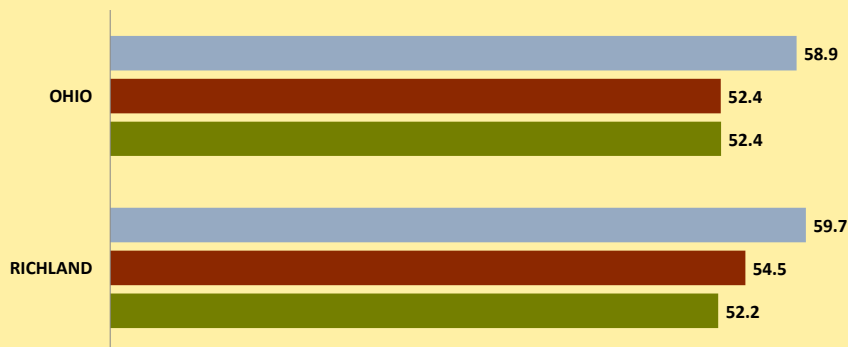

RICHLAND COUNTY AND OHIO POPULATION CHANGES: Age 65-74 1990 - 2010

Age 65 - 74 Population

■ 1990 ■ 2000 ■ 2010

Age 65-74 Population as % of 65+ Population

■ 1990 ■ 2000 ■ 2010

Of Age 65-74 Population, % Women

■ 1990 ■ 2000 ■ 2010

% Change in Age 65-74 Population

■ 1990-2000 ■ 2000-2010

% Change in Proportion of Age 65+ Population who are Age 65-74

% Change in Proportion of 65-74 Population Who Are Women