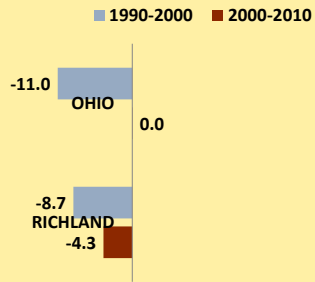

RICHLAND COUNTY AND OHIO POPULATION CHANGES: Age 65-74 1990 - 2010

Age 65 - 74 Population

■ 1990 ■ 2000 ■ 2010

Age 65-74 Population as % of 65+ Population

■ 1990 ■ 2000 ■ 2010

Of Age 65-74 Population, % Women

■ 1990 ■ 2000 ■ 2010

% Change in Age 65-74 Population

■ 1990-2000 ■ 2000-2010

% Change in Proportion of Age 65+ Population who are Age 65-74

% Change in Proportion of 65-74 Population Who Are Women