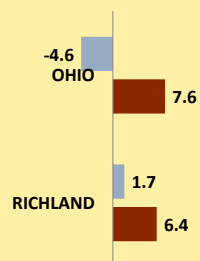

RICHLAND COUNTY AND OHIO POPULATION CHANGES: Age 65-74 1990 - 2010

Age 65 - 74 Population

■ 1990 ■ 2000 ■ 2010

Age 65-74 Population as % of 65+ Population

■ 1990 ■ 2000 ■ 2010

Of Age 65-74 Population, % Women

■ 1990 ■ 2000 ■ 2010

% Change in Age 65-74 Population

■ 1990-2000 ■ 2000-2010

% Change in Proportion of Age 65+ Population who are Age 65-74

% Change in Proportion of 65-74 Population Who Are Women