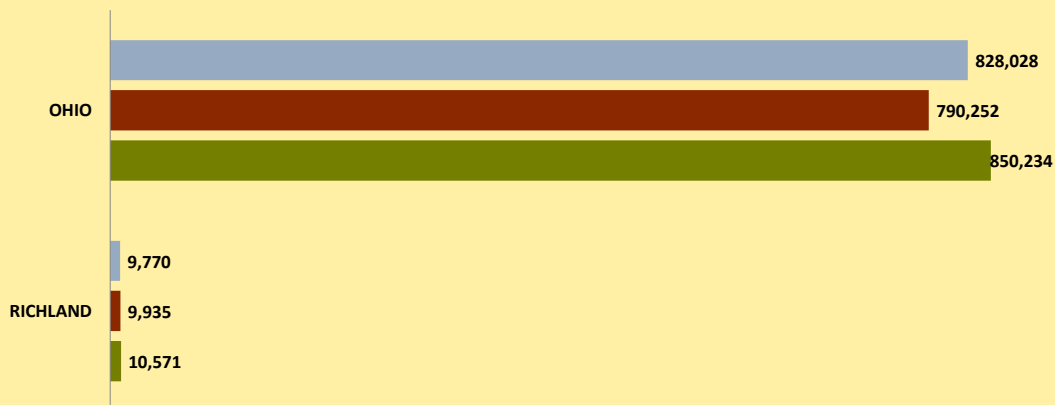

RICHLAND COUNTY AND OHIO POPULATION CHANGES: Age 65-74 1990 - 2010

Age 65 - 74 Population

■ 1990 ■ 2000 ■ 2010

Age 65-74 Population as % of 65+ Population

■ 1990 ■ 2000 ■ 2010

Of Age 65-74 Population, % Women

■ 1990 ■ 2000 ■ 2010

% Change in Age 65-74 Population

■ 1990-2000 ■ 2000-2010

% Change in Proportion of Age 65+ Population who are Age 65-74

% Change in Proportion of 65-74 Population Who Are Women