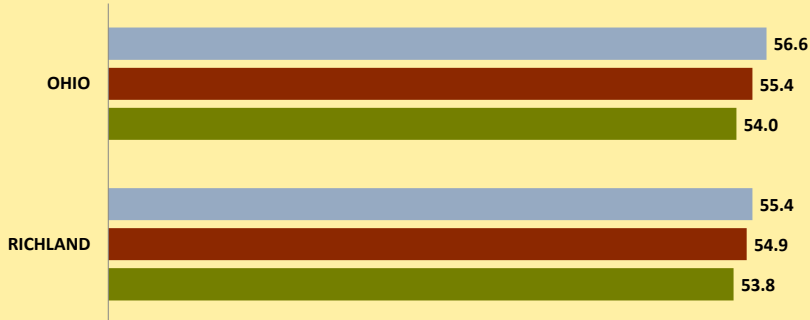

RICHLAND COUNTY AND OHIO POPULATION CHANGES: Age 65-74 1990 - 2010

Age 65 - 74 Population

■ 1990 ■ 2000 ■ 2010

Age 65-74 Population as % of 65+ Population

■ 1990 ■ 2000 ■ 2010

Of Age 65-74 Population, % Women

■ 1990 ■ 2000 ■ 2010

% Change in Age 65-74 Population

■ 1990-2000 ■ 2000-2010

% Change in Proportion of Age 65+ Population who are Age 65-74

% Change in Proportion of 65-74 Population Who Are Women