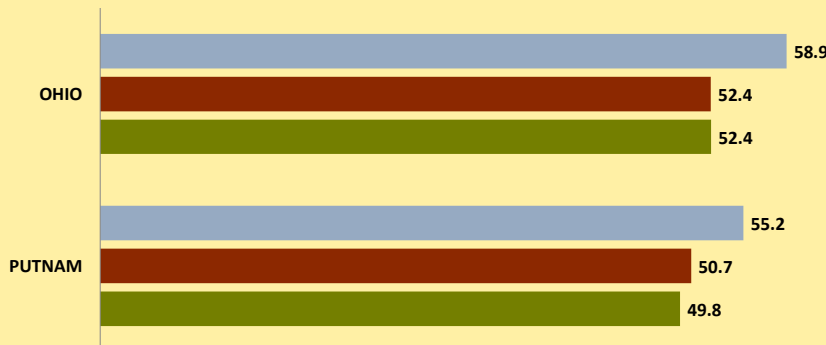

# PUTNAM COUNTY AND OHIO POPULATION CHANGES: Age 65-74 1990 - 2010

Age 65 - 74 Population

■ 1990 ■ 2000 ■ 2010

Age 65-74 Population as % of 65+ Population

■ 1990 ■ 2000 ■ 2010

Of Age 65-74 Population, % Women

■ 1990 ■ 2000 ■ 2010

% Change in Age 65-74 Population

■ 1990-2000 ■ 2000-2010

### % Change in Proportion of Age 65+ Population who are Age 65-74