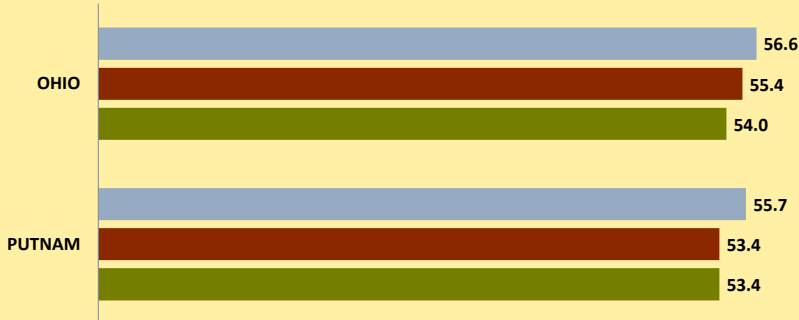

# PUTNAM COUNTY AND OHIO POPULATION CHANGES: Age 65-74 1990 - 2010

Age 65 - 74 Population

■ 1990 ■ 2000 ■ 2010

Age 65-74 Population as % of 65+ Population

■ 1990 ■ 2000 ■ 2010

Of Age 65-74 Population, % Women

■ 1990 ■ 2000 ■ 2010

% Change in Age 65-74 Population

■ 1990-2000 ■ 2000-2010

### % Change in Proportion of Age 65+ Population who are Age 65-74