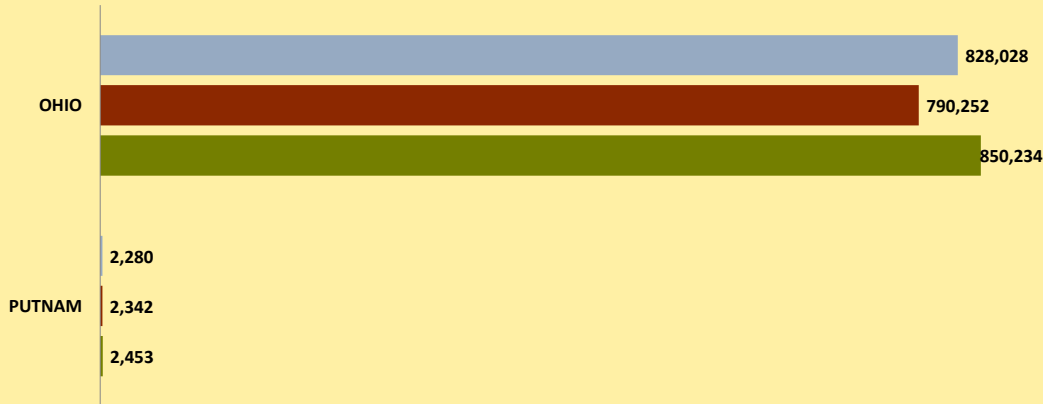

# PUTNAM COUNTY AND OHIO POPULATION CHANGES: Age 65-74 1990 - 2010

Age 65 - 74 Population

■ 1990 ■ 2000 ■ 2010

Age 65-74 Population as % of 65+ Population

■ 1990 ■ 2000 ■ 2010

Of Age 65-74 Population, % Women

■ 1990 ■ 2000 ■ 2010

% Change in Age 65-74 Population

■ 1990-2000 ■ 2000-2010

### % Change in Proportion of Age 65+ Population who are Age 65-74