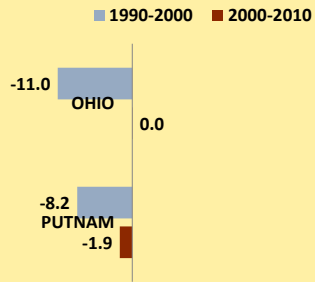

# PUTNAM COUNTY AND OHIO POPULATION CHANGES: Age 65-74 1990 - 2010

Age 65 - 74 Population

■ 1990 ■ 2000 ■ 2010

Age 65-74 Population as % of 65+ Population

■ 1990 ■ 2000 ■ 2010

Of Age 65-74 Population, % Women

■ 1990 ■ 2000 ■ 2010

% Change in Age 65-74 Population

■ 1990-2000 ■ 2000-2010

### % Change in Proportion of Age 65+ Population who are Age 65-74