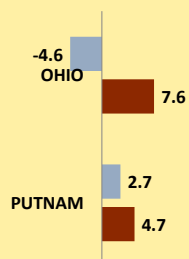

# PUTNAM COUNTY AND OHIO POPULATION CHANGES: Age 65-74 1990 - 2010

Age 65 - 74 Population

■ 1990 ■ 2000 ■ 2010

Age 65-74 Population as % of 65+ Population

■ 1990 ■ 2000 ■ 2010

Of Age 65-74 Population, % Women

■ 1990 ■ 2000 ■ 2010

% Change in Age 65-74 Population

■ 1990-2000 ■ 2000-2010

### % Change in Proportion of Age 65+ Population who are Age 65-74

### % Change in Proportion of 65-74 Population Who Are Women