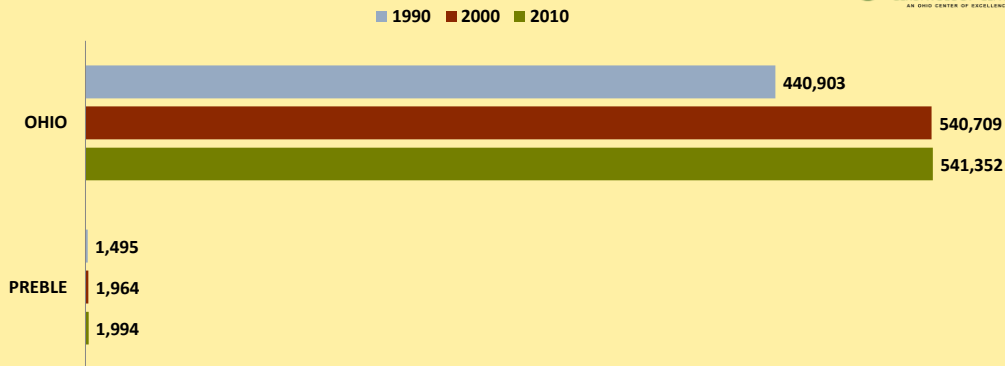

# PREBLE COUNTY AND OHIO POPULATION CHANGES: Age 75-84 1990 - 2010

**Age 75-84 Population**

**Age 75-84 Population as % of Age 65+ Population**

**% of Age 75-84 Population Who Are Women**

**% Change in Age 75-84 Population**

### % Change in Proportion of Age 65+ Population Who Are Age 75-84

### % Change in Proportion of Age 75-84 Population Who Are Women