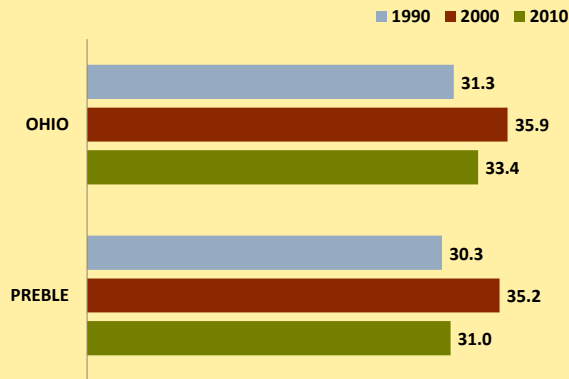

# PREBLE COUNTY AND OHIO POPULATION CHANGES: Age 75-84 1990 - 2010

**Age 75-84 Population**

**Age 75-84 Population as % of Age 65+ Population**

**% of Age 75-84 Population Who Are Women**

**% Change in Age 75-84 Population**

### % Change in Proportion of Age 65+ Population Who Are Age 75-84

### % Change in Proportion of Age 75-84 Population Who Are Women