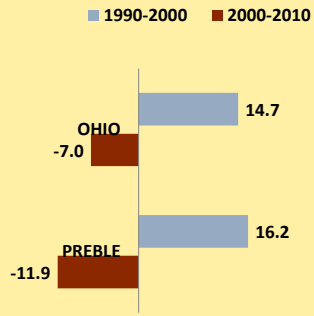

# PREBLE COUNTY AND OHIO POPULATION CHANGES: Age 75-84 1990 - 2010

**Age 75-84 Population**

**Age 75-84 Population as % of Age 65+ Population**

**% of Age 75-84 Population Who Are Women**

**% Change in Age 75-84 Population**

### % Change in Proportion of Age 65+ Population Who Are Age 75-84

### % Change in Proportion of Age 75-84 Population Who Are Women