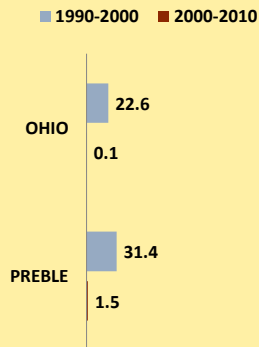

# PREBLE COUNTY AND OHIO POPULATION CHANGES: Age 75-84 1990 - 2010

**Age 75-84 Population**

**Age 75-84 Population as % of Age 65+ Population**

**% of Age 75-84 Population Who Are Women**

**% Change in Age 75-84 Population**

### % Change in Proportion of Age 65+ Population Who Are Age 75-84

### % Change in Proportion of Age 75-84 Population Who Are Women