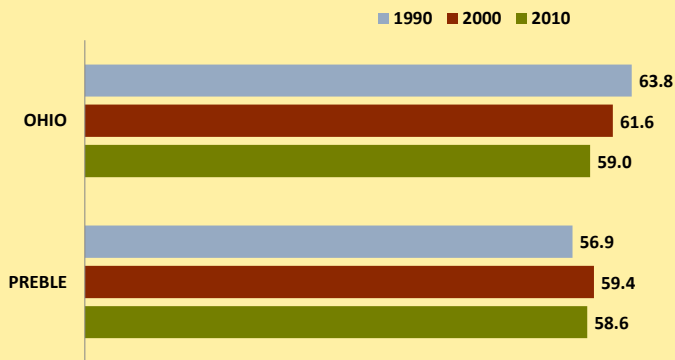

# PREBLE COUNTY AND OHIO POPULATION CHANGES: Age 75-84 1990 - 2010

**Age 75-84 Population**

**Age 75-84 Population as % of Age 65+ Population**

**% of Age 75-84 Population Who Are Women**

**% Change in Age 75-84 Population**

### % Change in Proportion of Age 65+ Population Who Are Age 75-84

### % Change in Proportion of Age 75-84 Population Who Are Women