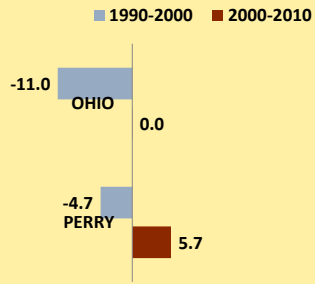

PERRY COUNTY AND OHIO POPULATION CHANGES: Age 65-74 1990 - 2010

Age 65 - 74 Population

Age 65-74 Population as % of 65+ Population

Of Age 65-74 Population, % Women

% Change in Age 65-74 Population

% Change in Proportion of Age 65+ Population who are Age 65-74

% Change in Proportion of 65-74 Population Who Are Women