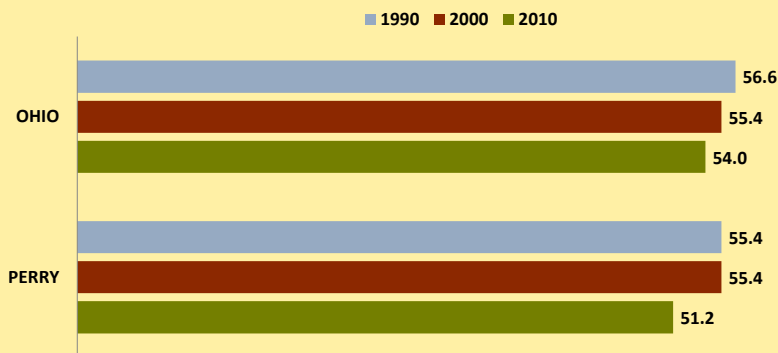

PERRY COUNTY AND OHIO POPULATION CHANGES: Age 65-74 1990 - 2010

Age 65 - 74 Population

Age 65-74 Population as % of 65+ Population

Of Age 65-74 Population, % Women

% Change in Age 65-74 Population

% Change in Proportion of Age 65+ Population who are Age 65-74

% Change in Proportion of 65-74 Population Who Are Women