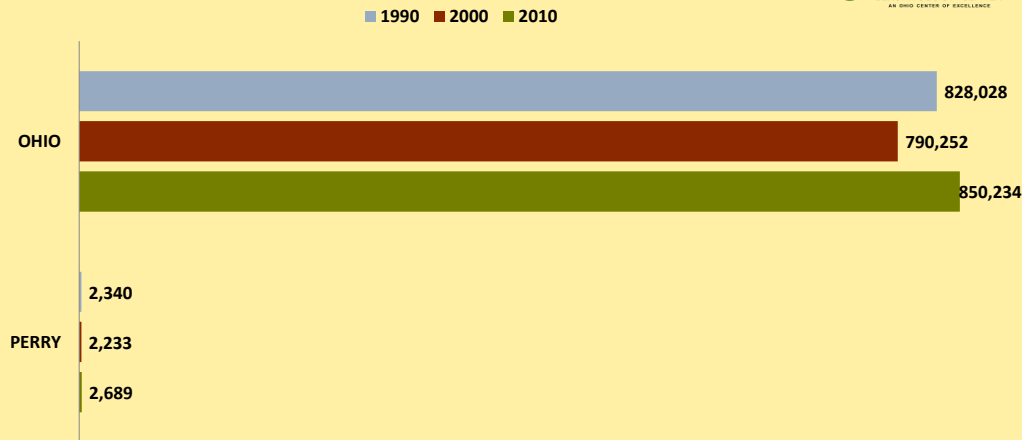

PERRY COUNTY AND OHIO POPULATION CHANGES: Age 65-74 1990 - 2010

Age 65 - 74 Population

Age 65-74 Population as % of 65+ Population

Of Age 65-74 Population, % Women

% Change in Age 65-74 Population

% Change in Proportion of Age 65+ Population who are Age 65-74

% Change in Proportion of 65-74 Population Who Are Women