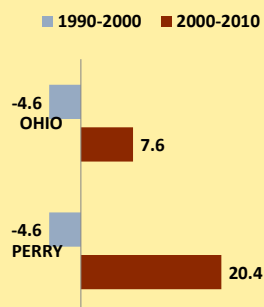

PERRY COUNTY AND OHIO POPULATION CHANGES: Age 65-74 1990 - 2010

Age 65 - 74 Population

Age 65-74 Population as % of 65+ Population

Of Age 65-74 Population, % Women

% Change in Age 65-74 Population

% Change in Proportion of Age 65+ Population who are Age 65-74

% Change in Proportion of 65-74 Population Who Are Women