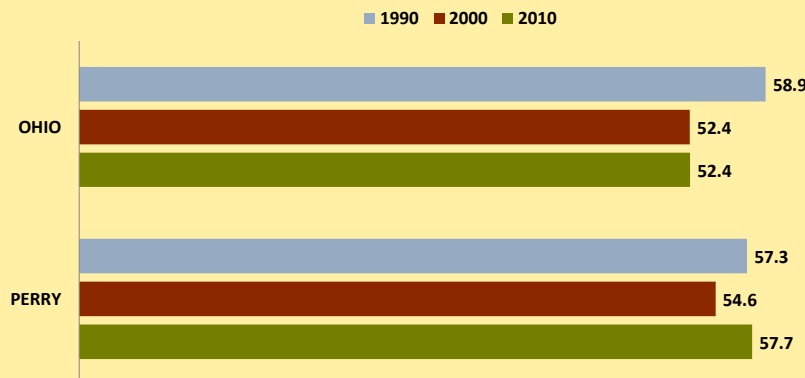

PERRY COUNTY AND OHIO POPULATION CHANGES: Age 65-74 1990 - 2010

Age 65 - 74 Population

Age 65-74 Population as % of 65+ Population

Of Age 65-74 Population, % Women

% Change in Age 65-74 Population

% Change in Proportion of Age 65+ Population who are Age 65-74

% Change in Proportion of 65-74 Population Who Are Women