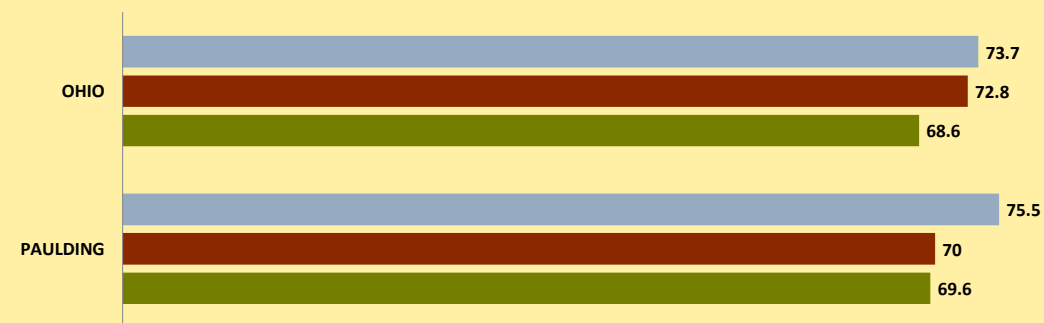

PAULDING COUNTY AND OHIO POPULATION CHANGES: Age 85+ 1990 - 2010

Age 85+ Population
■ 1990 ■ 2000 ■ 2010

% Change in Age 85+ Population

■ 1990-2000 ■ 2000-2010

Age 85+ Population as % of Age 65+ Population

■ 1990 ■ 2000 ■ 2010

% of Age 85+ Population Who Are women

■ 1990 ■ 2000 ■ 2010

% of Population Aged 85+

% Change in Proportion of Age 65+ Population Who Are Age 85+

% Change in Proportion of Age 85+ Who Are Women

% Change in Total Population Aged 85+