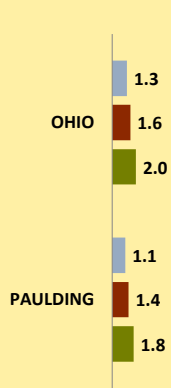

PAULDING COUNTY AND OHIO POPULATION CHANGES: Age 85+ 1990 - 2010

Age 85+ Population
■ 1990 ■ 2000 ■ 2010

% Change in Age 85+ Population

■ 1990-2000 ■ 2000-2010

Age 85+ Population as % of Age 65+ Population

■ 1990 ■ 2000 ■ 2010

% of Age 85+ Population Who Are women

■ 1990 ■ 2000 ■ 2010

% of Population Aged 85+

% Change in Proportion of Age 65+ Population Who Are Age 85+

% Change in Proportion of Age 85+ Who Are Women

% Change in Total Population Aged 85+