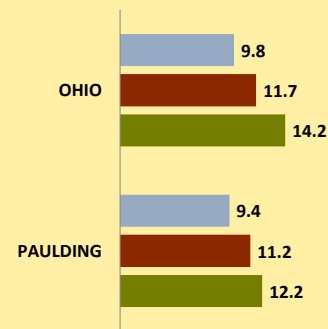

PAULDING COUNTY AND OHIO POPULATION CHANGES: Age 85+ 1990 - 2010

Age 85+ Population
■ 1990 ■ 2000 ■ 2010

% Change in Age 85+ Population

■ 1990-2000 ■ 2000-2010

Age 85+ Population as % of Age 65+ Population

■ 1990 ■ 2000 ■ 2010

% of Age 85+ Population Who Are women

■ 1990 ■ 2000 ■ 2010

% of Population Aged 85+

% Change in Proportion of Age 65+ Population Who Are Age 85+

% Change in Proportion of Age 85+ Who Are Women

% Change in Total Population Aged 85+