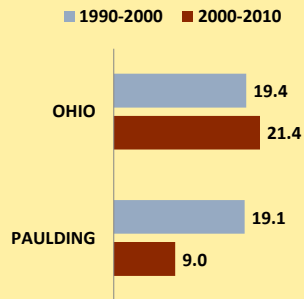

PAULDING COUNTY AND OHIO POPULATION CHANGES: Age 85+ 1990 - 2010

Age 85+ Population
■ 1990 ■ 2000 ■ 2010

% Change in Age 85+ Population

■ 1990-2000 ■ 2000-2010

Age 85+ Population as % of Age 65+ Population

■ 1990 ■ 2000 ■ 2010

% of Age 85+ Population Who Are women

■ 1990 ■ 2000 ■ 2010

% of Population Aged 85+

% Change in Proportion of Age 65+ Population Who Are Age 85+

% Change in Proportion of Age 85+ Who Are Women

% Change in Total Population Aged 85+