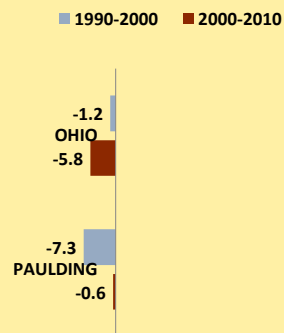

PAULDING COUNTY AND OHIO POPULATION CHANGES: Age 85+ 1990 - 2010

Age 85+ Population
■ 1990 ■ 2000 ■ 2010

% Change in Age 85+ Population

■ 1990-2000 ■ 2000-2010

Age 85+ Population as % of Age 65+ Population

■ 1990 ■ 2000 ■ 2010

% of Age 85+ Population Who Are women

■ 1990 ■ 2000 ■ 2010

% of Population Aged 85+

% Change in Proportion of Age 65+ Population Who Are Age 85+

% Change in Proportion of Age 85+ Who Are Women

% Change in Total Population Aged 85+