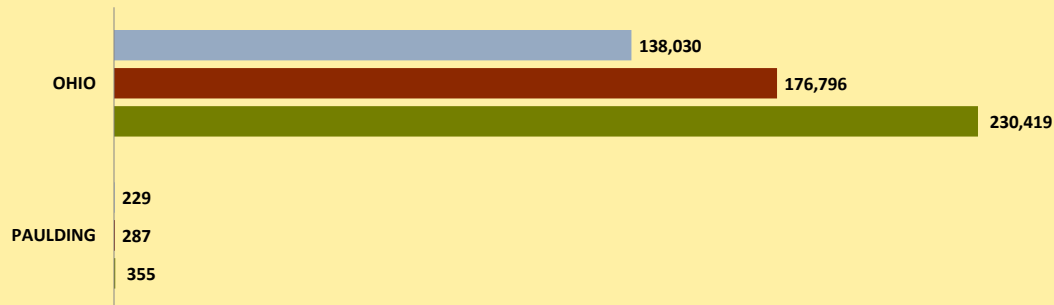

PAULDING COUNTY AND OHIO POPULATION CHANGES: Age 85+ 1990 - 2010

Age 85+ Population
■ 1990 ■ 2000 ■ 2010

% Change in Age 85+ Population

■ 1990-2000 ■ 2000-2010

Age 85+ Population as % of Age 65+ Population

■ 1990 ■ 2000 ■ 2010

% of Age 85+ Population Who Are women

■ 1990 ■ 2000 ■ 2010

% of Population Aged 85+

% Change in Proportion of Age 65+ Population Who Are Age 85+

% Change in Proportion of Age 85+ Who Are Women

% Change in Total Population Aged 85+