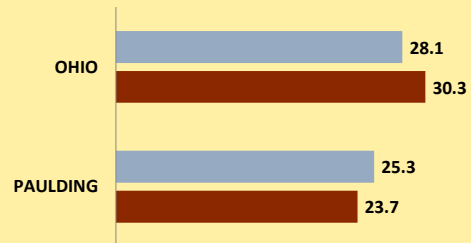

PAULDING COUNTY AND OHIO POPULATION CHANGES: Age 85+ 1990 - 2010

Age 85+ Population
■ 1990 ■ 2000 ■ 2010

% Change in Age 85+ Population

■ 1990-2000 ■ 2000-2010

Age 85+ Population as % of Age 65+ Population

■ 1990 ■ 2000 ■ 2010

% of Age 85+ Population Who Are women

■ 1990 ■ 2000 ■ 2010

% of Population Aged 85+

% Change in Proportion of Age 65+ Population Who Are Age 85+

% Change in Proportion of Age 85+ Who Are Women

% Change in Total Population Aged 85+