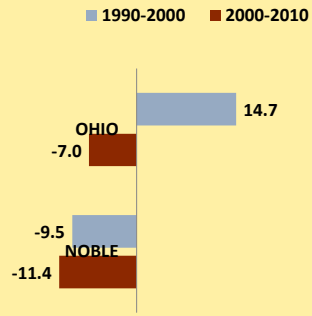

NOBLE COUNTY AND OHIO POPULATION CHANGES: Age 75-84 1990 - 2010

Age 75-84 Population

Age 75-84 Population as % of Age 65+ Population

% of Age 75-84 Population Who Are Women

% Change in Age 75-84 Population

% Change in Proportion of Age 65+ Population Who Are Age 75-84

% Change in Proportion of Age 75-84 Population Who Are Women