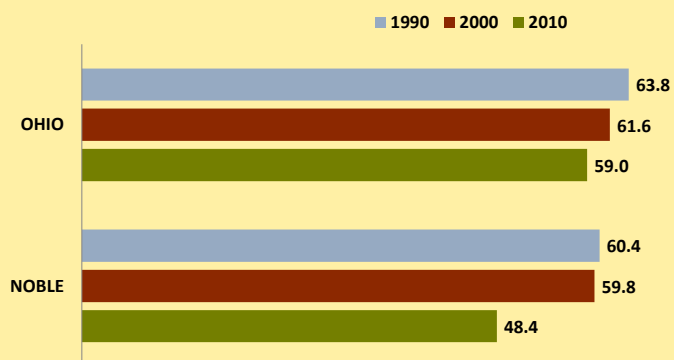

NOBLE COUNTY AND OHIO POPULATION CHANGES: Age 75-84 1990 - 2010

Age 75-84 Population

Age 75-84 Population as % of Age 65+ Population

% of Age 75-84 Population Who Are Women

% Change in Age 75-84 Population

% Change in Proportion of Age 65+ Population Who Are Age 75-84

% Change in Proportion of Age 75-84 Population Who Are Women