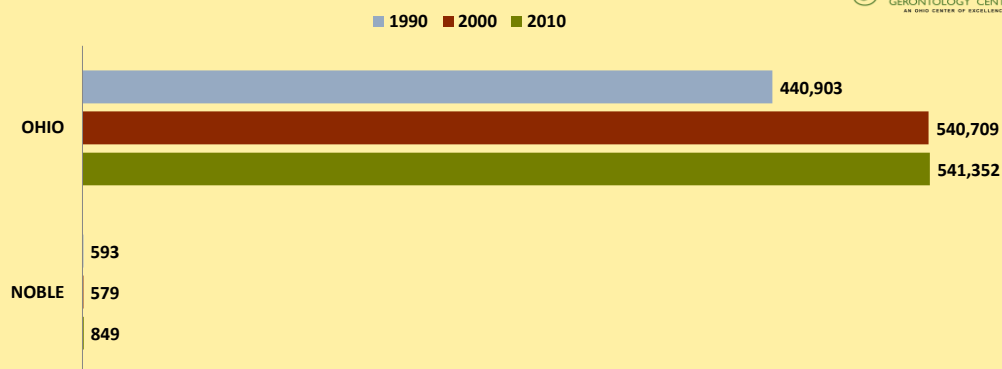

NOBLE COUNTY AND OHIO POPULATION CHANGES: Age 75-84 1990 - 2010

Age 75-84 Population

Age 75-84 Population as % of Age 65+ Population

% of Age 75-84 Population Who Are Women

% Change in Age 75-84 Population

% Change in Proportion of Age 65+ Population Who Are Age 75-84

% Change in Proportion of Age 75-84 Population Who Are Women