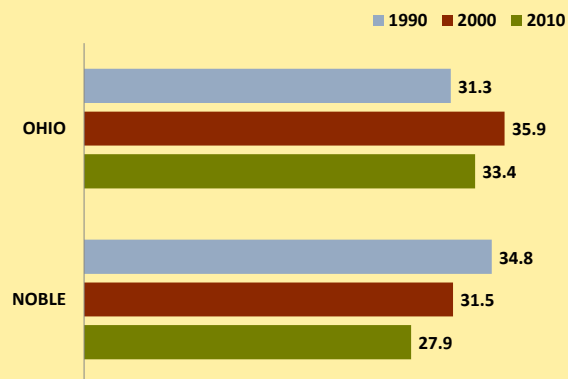

NOBLE COUNTY AND OHIO POPULATION CHANGES: Age 75-84 1990 - 2010

Age 75-84 Population

Age 75-84 Population as % of Age 65+ Population

% of Age 75-84 Population Who Are Women

% Change in Age 75-84 Population

% Change in Proportion of Age 65+ Population Who Are Age 75-84

% Change in Proportion of Age 75-84 Population Who Are Women