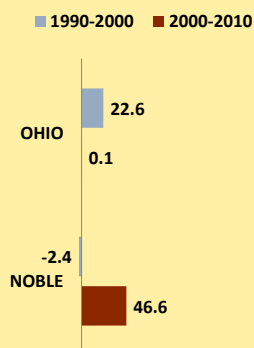

NOBLE COUNTY AND OHIO POPULATION CHANGES: Age 75-84 1990 - 2010

Age 75-84 Population

Age 75-84 Population as % of Age 65+ Population

% of Age 75-84 Population Who Are Women

% Change in Age 75-84 Population

% Change in Proportion of Age 65+ Population Who Are Age 75-84

% Change in Proportion of Age 75-84 Population Who Are Women