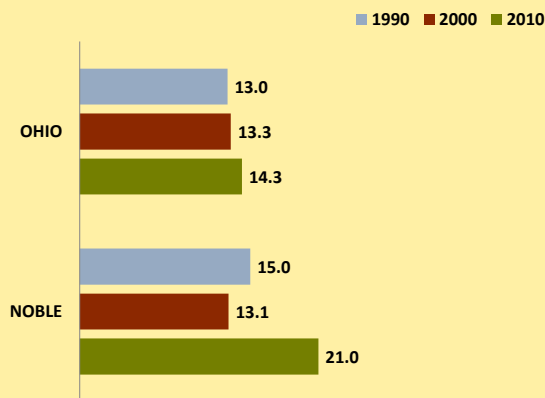

NOBLE COUNTY AND OHIO POPULATION CHANGES: Age 65+ 1990 - 2010

Age 65+ Population

% of Population Age 65+

% Change in Age 65+ Population

% Change in Proportion of Population Age 65+