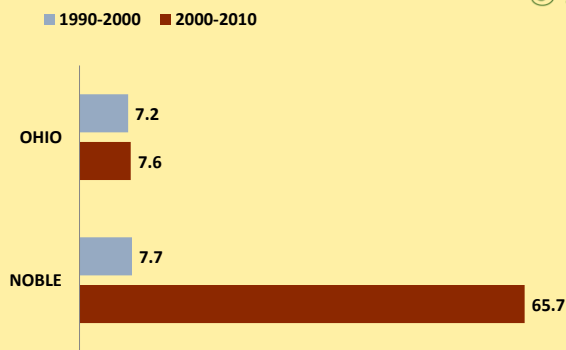

NOBLE COUNTY AND OHIO POPULATION CHANGES: Age 65+ 1990 - 2010

Age 65+ Population

% of Population Age 65+

% Change in Age 65+ Population

% Change in Proportion of Population Age 65+