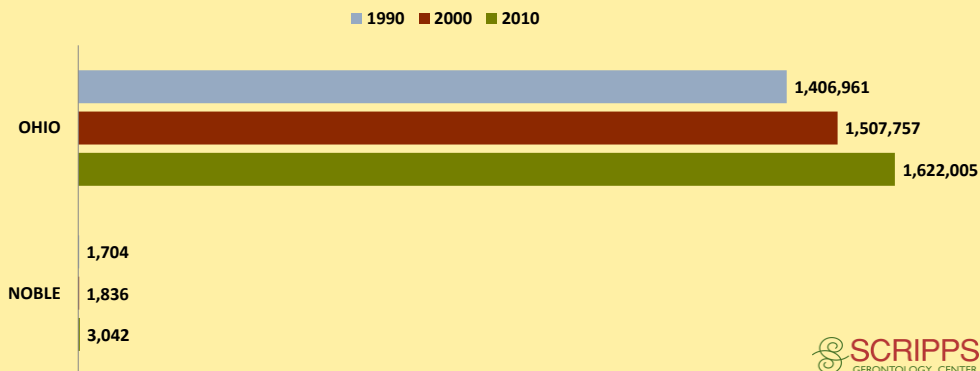

NOBLE COUNTY AND OHIO POPULATION CHANGES: Age 65+ 1990 - 2010

Age 65+ Population

% of Population Age 65+

% Change in Age 65+ Population

% Change in Proportion of Population Age 65+