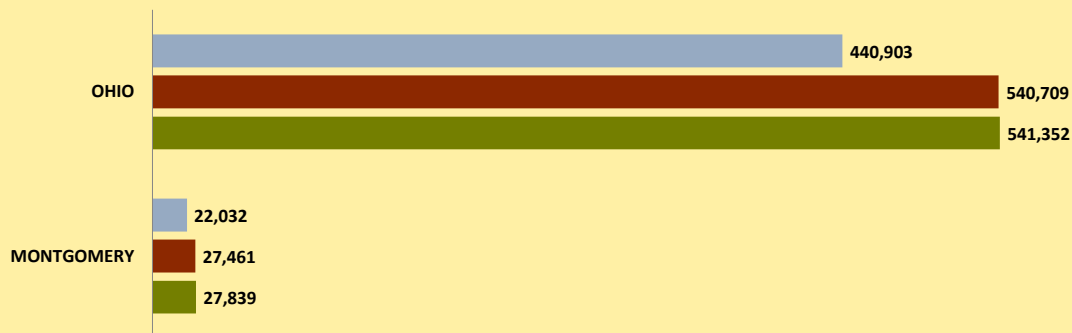

MONTGOMERY COUNTY AND OHIO POPULATION CHANGES: Age 75-84 1990 - 2010

Age 75-84 Population

1990 2000 2010

Age 75-84 Population as % of Age 65+ Population

1990 2000 2010

% of Age 75-84 Population Who Are Women

1990 2000 2010

% Change in Age 75-84 Population

1990-2000 2000-2010

% Change in Proportion of Age 65+ Population Who Are Age 75-84

% Change in Proportion of Age 75-84 Population Who Are Women