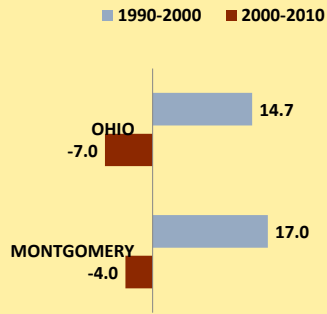

MONTGOMERY COUNTY AND OHIO POPULATION CHANGES: Age 75-84 1990 - 2010

Age 75-84 Population

1990 2000 2010

Age 75-84 Population as % of Age 65+ Population

1990 2000 2010

% of Age 75-84 Population Who Are Women

1990 2000 2010

% Change in Age 75-84 Population

1990-2000 2000-2010

% Change in Proportion of Age 65+ Population Who Are Age 75-84

% Change in Proportion of Age 75-84 Population Who Are Women