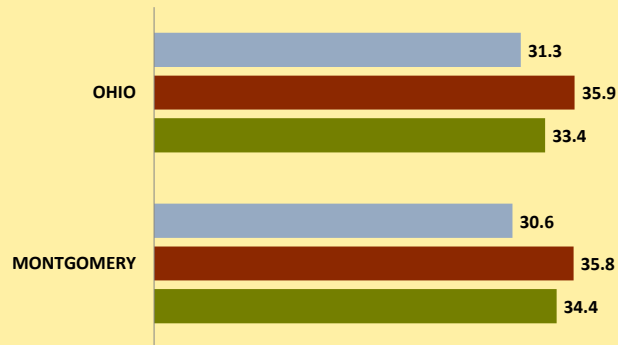

MONTGOMERY COUNTY AND OHIO POPULATION CHANGES: Age 75-84 1990 - 2010

Age 75-84 Population

1990 2000 2010

Age 75-84 Population as % of Age 65+ Population

1990 2000 2010

% of Age 75-84 Population Who Are Women

1990 2000 2010

% Change in Age 75-84 Population

1990-2000 2000-2010

% Change in Proportion of Age 65+ Population Who Are Age 75-84

% Change in Proportion of Age 75-84 Population Who Are Women