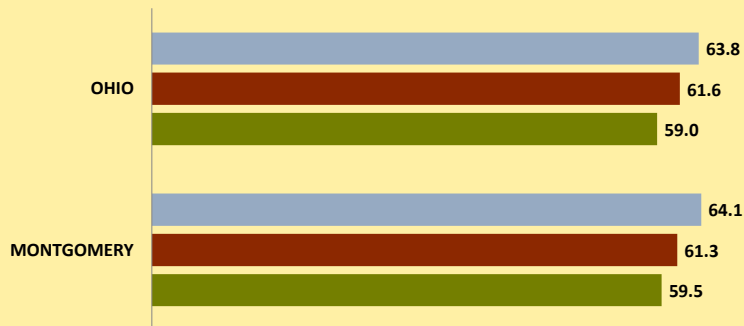

MONTGOMERY COUNTY AND OHIO POPULATION CHANGES: Age 75-84 1990 - 2010

Age 75-84 Population

1990 2000 2010

Age 75-84 Population as % of Age 65+ Population

1990 2000 2010

% of Age 75-84 Population Who Are Women

1990 2000 2010

% Change in Age 75-84 Population

1990-2000 2000-2010

% Change in Proportion of Age 65+ Population Who Are Age 75-84

% Change in Proportion of Age 75-84 Population Who Are Women