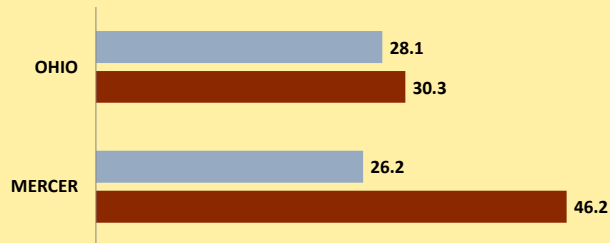

MERCER COUNTY AND OHIO POPULATION CHANGES: Age 85+ 1990 - 2010

Age 85+ Population
1990 2000 2010

% Change in Age 85+ Population

1990-2000 2000-2010

Age 85+ Population as % of Age 65+ Population

1990 2000 2010

% of Age 85+ Population Who Are women

1990 2000 2010

% of Population Aged 85+

% Change in Proportion of Age 65+ Population Who Are Age 85+

% Change in Proportion of Age 85+ Who Are Women

% Change in Total Population Aged 85+