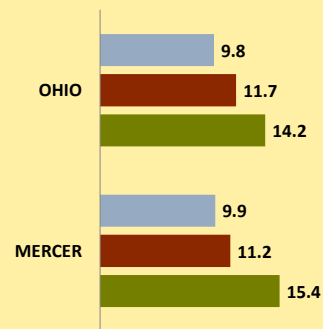

MERCER COUNTY AND OHIO POPULATION CHANGES: Age 85+ 1990 - 2010

Age 85+ Population
1990 2000 2010

% Change in Age 85+ Population

1990-2000 2000-2010

Age 85+ Population as % of Age 65+ Population

1990 2000 2010

% of Age 85+ Population Who Are women

1990 2000 2010

% of Population Aged 85+

% Change in Proportion of Age 65+ Population Who Are Age 85+

% Change in Proportion of Age 85+ Who Are Women

% Change in Total Population Aged 85+