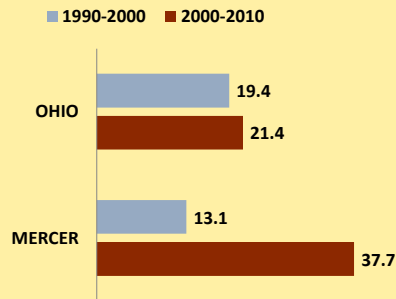

MERCER COUNTY AND OHIO POPULATION CHANGES: Age 85+ 1990 - 2010

Age 85+ Population
1990 2000 2010

% Change in Age 85+ Population

1990-2000 2000-2010

Age 85+ Population as % of Age 65+ Population

1990 2000 2010

% of Age 85+ Population Who Are women

1990 2000 2010

% of Population Aged 85+

% Change in Proportion of Age 65+ Population Who Are Age 85+

% Change in Proportion of Age 85+ Who Are Women

% Change in Total Population Aged 85+