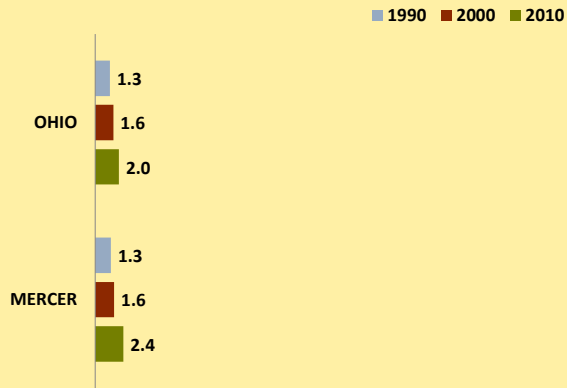

MERCER COUNTY AND OHIO POPULATION CHANGES: Age 85+ 1990 - 2010

Age 85+ Population
1990 2000 2010

% Change in Age 85+ Population

1990-2000 2000-2010

Age 85+ Population as % of Age 65+ Population

1990 2000 2010

% of Age 85+ Population Who Are women

1990 2000 2010

% of Population Aged 85+

% Change in Proportion of Age 65+ Population Who Are Age 85+

% Change in Proportion of Age 85+ Who Are Women

% Change in Total Population Aged 85+