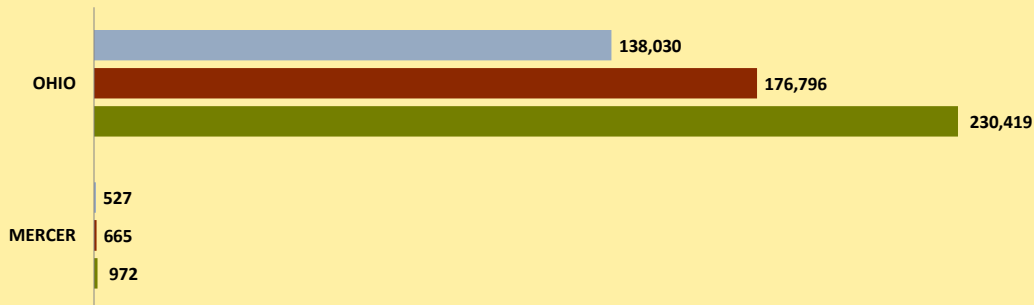

MERCER COUNTY AND OHIO POPULATION CHANGES: Age 85+ 1990 - 2010

Age 85+ Population
1990 2000 2010

% Change in Age 85+ Population

1990-2000 2000-2010

Age 85+ Population as % of Age 65+ Population

1990 2000 2010

% of Age 85+ Population Who Are women

1990 2000 2010

% of Population Aged 85+

% Change in Proportion of Age 65+ Population Who Are Age 85+

% Change in Proportion of Age 85+ Who Are Women

% Change in Total Population Aged 85+