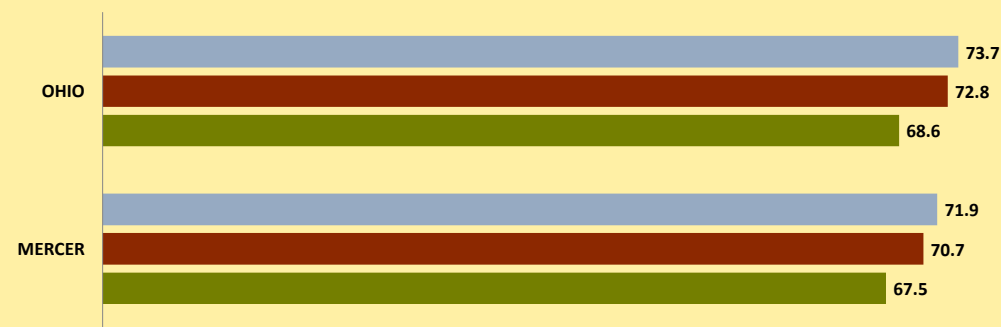

MERCER COUNTY AND OHIO POPULATION CHANGES: Age 85+ 1990 - 2010

Age 85+ Population
1990 2000 2010

% Change in Age 85+ Population

1990-2000 2000-2010

Age 85+ Population as % of Age 65+ Population

1990 2000 2010

% of Age 85+ Population Who Are women

1990 2000 2010

% of Population Aged 85+

% Change in Proportion of Age 65+ Population Who Are Age 85+

% Change in Proportion of Age 85+ Who Are Women

% Change in Total Population Aged 85+