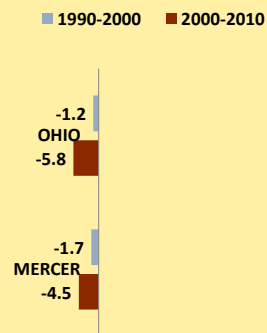

MERCER COUNTY AND OHIO POPULATION CHANGES: Age 85+ 1990 - 2010

Age 85+ Population
1990 2000 2010

% Change in Age 85+ Population

1990-2000 2000-2010

Age 85+ Population as % of Age 65+ Population

1990 2000 2010

% of Age 85+ Population Who Are women

1990 2000 2010

% of Population Aged 85+

% Change in Proportion of Age 65+ Population Who Are Age 85+

% Change in Proportion of Age 85+ Who Are Women

% Change in Total Population Aged 85+