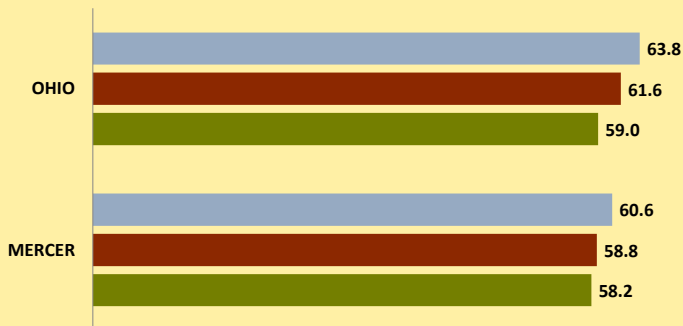

MERCER COUNTY AND OHIO POPULATION CHANGES: Age 75-84 1990 - 2010

Age 75-84 Population

1990 2000 2010

Age 75-84 Population as % of Age 65+ Population

1990 2000 2010

% of Age 75-84 Population Who Are Women

1990 2000 2010

% Change in Age 75-84 Population

1990-2000 2000-2010

% Change in Proportion of Age 65+ Population Who Are Age 75-84

% Change in Proportion of Age 75-84 Population Who Are Women