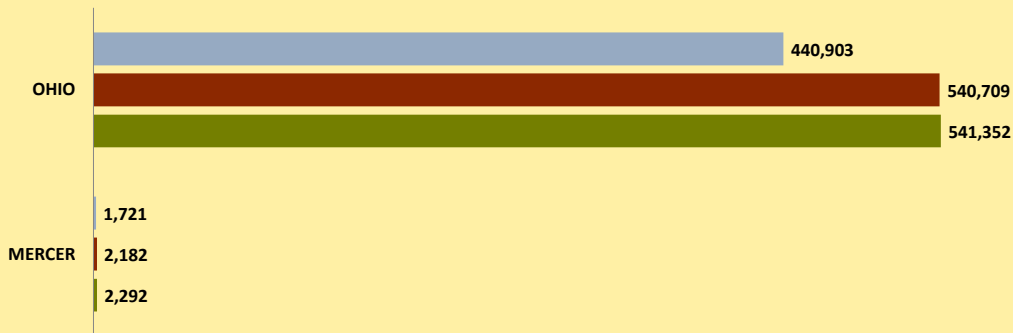

MERCER COUNTY AND OHIO POPULATION CHANGES: Age 75-84 1990 - 2010

Age 75-84 Population

1990 2000 2010

Age 75-84 Population as % of Age 65+ Population

1990 2000 2010

% of Age 75-84 Population Who Are Women

1990 2000 2010

% Change in Age 75-84 Population

1990-2000 2000-2010

% Change in Proportion of Age 65+ Population Who Are Age 75-84

% Change in Proportion of Age 75-84 Population Who Are Women