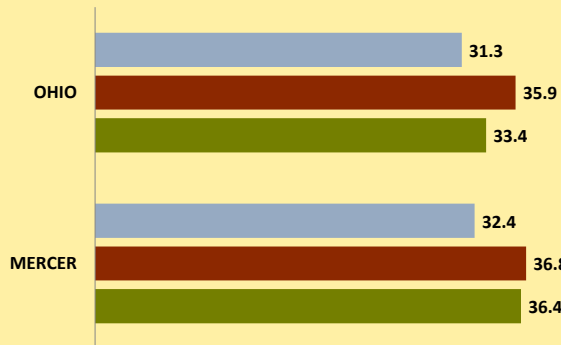

MERCER COUNTY AND OHIO POPULATION CHANGES: Age 75-84 1990 - 2010

Age 75-84 Population

1990 2000 2010

Age 75-84 Population as % of Age 65+ Population

1990 2000 2010

% of Age 75-84 Population Who Are Women

1990 2000 2010

% Change in Age 75-84 Population

1990-2000 2000-2010

% Change in Proportion of Age 65+ Population Who Are Age 75-84

% Change in Proportion of Age 75-84 Population Who Are Women