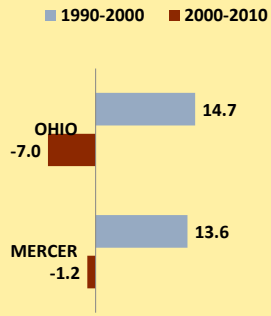

MERCER COUNTY AND OHIO POPULATION CHANGES: Age 75-84 1990 - 2010

Age 75-84 Population

1990 2000 2010

Age 75-84 Population as % of Age 65+ Population

1990 2000 2010

% of Age 75-84 Population Who Are Women

1990 2000 2010

% Change in Age 75-84 Population

1990-2000 2000-2010

% Change in Proportion of Age 65+ Population Who Are Age 75-84

% Change in Proportion of Age 75-84 Population Who Are Women