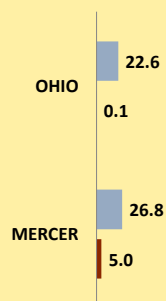

MERCER COUNTY AND OHIO POPULATION CHANGES: Age 75-84 1990 - 2010

Age 75-84 Population

1990 2000 2010

Age 75-84 Population as % of Age 65+ Population

1990 2000 2010

% of Age 75-84 Population Who Are Women

1990 2000 2010

% Change in Age 75-84 Population

1990-2000 2000-2010

% Change in Proportion of Age 65+ Population Who Are Age 75-84

% Change in Proportion of Age 75-84 Population Who Are Women