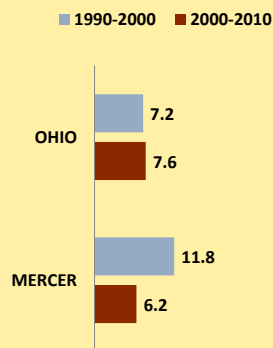

MERCER COUNTY AND OHIO POPULATION CHANGES: Age 65+ 1990 - 2010

Age 65+ Population

% of Population Age 65+

% Change in Age 65+ Population

% Change in Proportion of Population Age 65+