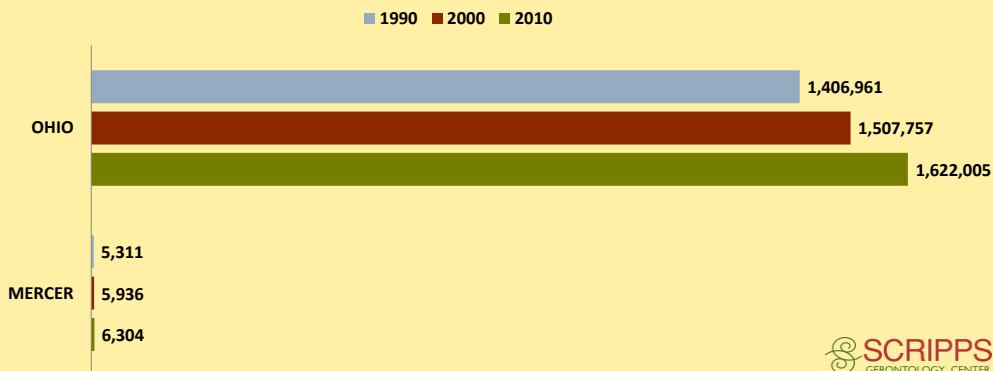

MERCER COUNTY AND OHIO POPULATION CHANGES: Age 65+ 1990 - 2010

Age 65+ Population

% of Population Age 65+

% Change in Age 65+ Population

% Change in Proportion of Population Age 65+