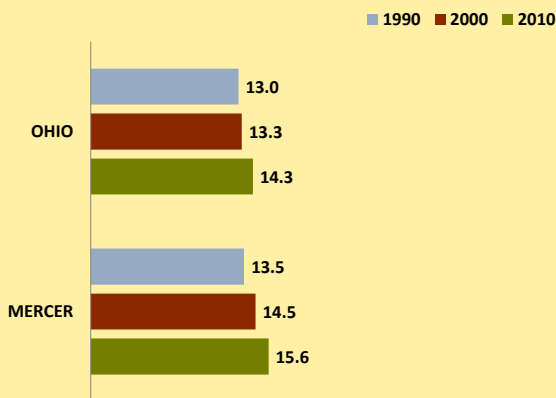

MERCER COUNTY AND OHIO POPULATION CHANGES: Age 65+ 1990 - 2010

Age 65+ Population

% of Population Age 65+

% Change in Age 65+ Population

% Change in Proportion of Population Age 65+