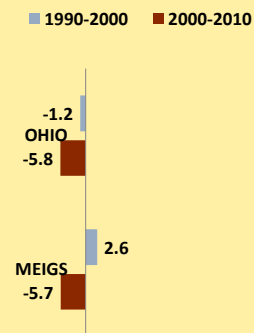

MEIGS COUNTY AND OHIO POPULATION CHANGES: Age 85+ 1990 - 2010

Age 85+ Population
1990 2000 2010

% Change in Age 85+ Population

1990-2000 2000-2010

Age 85+ Population as % of Age 65+ Population

1990 2000 2010

% of Age 85+ Population Who Are women

1990 2000 2010

% of Population Aged 85+

% Change in Proportion of Age 65+ Population Who Are Age 85+

% Change in Proportion of Age 85+ Who Are Women

% Change in Total Population Aged 85+