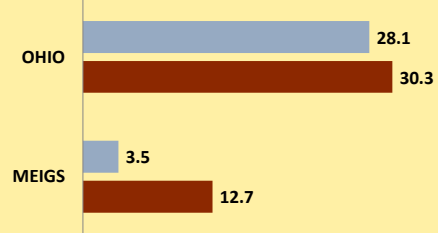

MEIGS COUNTY AND OHIO POPULATION CHANGES: Age 85+ 1990 - 2010

Age 85+ Population
1990 2000 2010

% Change in Age 85+ Population

1990-2000 2000-2010

Age 85+ Population as % of Age 65+ Population

1990 2000 2010

% of Age 85+ Population Who Are women

1990 2000 2010

% of Population Aged 85+

% Change in Proportion of Age 65+ Population Who Are Age 85+

% Change in Proportion of Age 85+ Who Are Women

% Change in Total Population Aged 85+