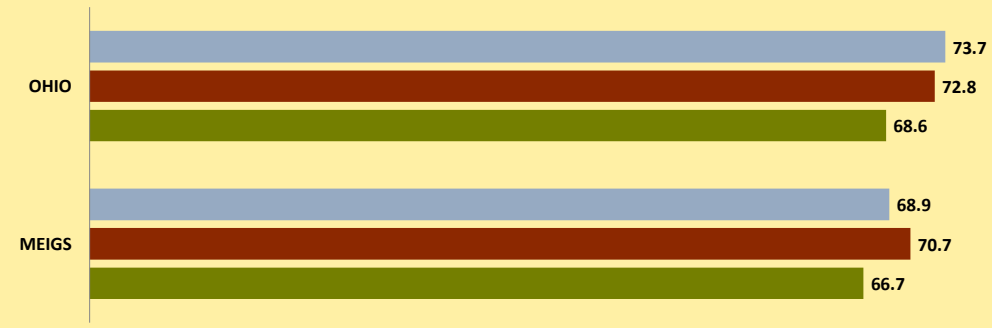

MEIGS COUNTY AND OHIO POPULATION CHANGES: Age 85+ 1990 - 2010

Age 85+ Population
1990 2000 2010

% Change in Age 85+ Population

1990-2000 2000-2010

Age 85+ Population as % of Age 65+ Population

1990 2000 2010

% of Age 85+ Population Who Are women

1990 2000 2010

% of Population Aged 85+

% Change in Proportion of Age 65+ Population Who Are Age 85+

% Change in Proportion of Age 85+ Who Are Women

% Change in Total Population Aged 85+