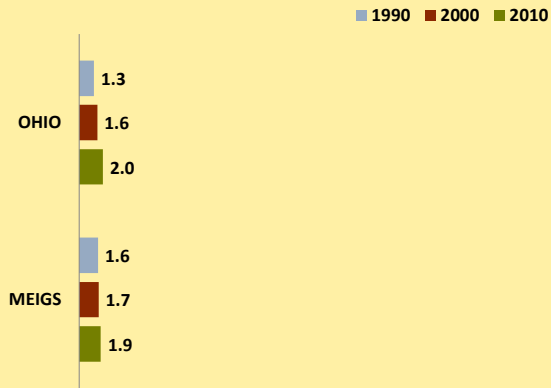

MEIGS COUNTY AND OHIO POPULATION CHANGES: Age 85+ 1990 - 2010

Age 85+ Population
1990 2000 2010

% Change in Age 85+ Population

1990-2000 2000-2010

Age 85+ Population as % of Age 65+ Population

1990 2000 2010

% of Age 85+ Population Who Are women

1990 2000 2010

% of Population Aged 85+

% Change in Proportion of Age 65+ Population Who Are Age 85+

% Change in Proportion of Age 85+ Who Are Women

% Change in Total Population Aged 85+