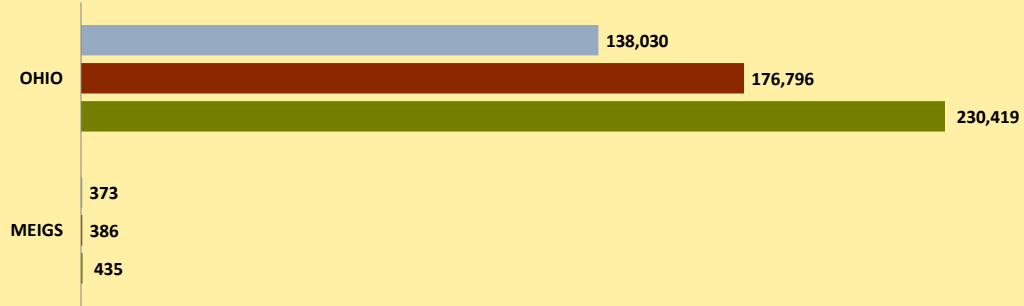

MEIGS COUNTY AND OHIO POPULATION CHANGES: Age 85+ 1990 - 2010

Age 85+ Population
1990 2000 2010

% Change in Age 85+ Population

1990-2000 2000-2010

Age 85+ Population as % of Age 65+ Population

1990 2000 2010

% of Age 85+ Population Who Are women

1990 2000 2010

% of Population Aged 85+

% Change in Proportion of Age 65+ Population Who Are Age 85+

% Change in Proportion of Age 85+ Who Are Women

% Change in Total Population Aged 85+