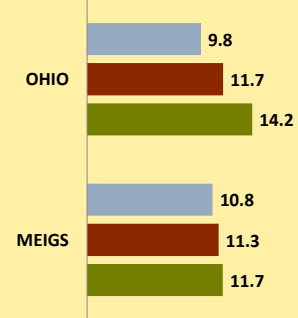

MEIGS COUNTY AND OHIO POPULATION CHANGES: Age 85+ 1990 - 2010

Age 85+ Population
1990 2000 2010

% Change in Age 85+ Population

1990-2000 2000-2010

Age 85+ Population as % of Age 65+ Population

1990 2000 2010

% of Age 85+ Population Who Are women

1990 2000 2010

% of Population Aged 85+

% Change in Proportion of Age 65+ Population Who Are Age 85+

% Change in Proportion of Age 85+ Who Are Women

% Change in Total Population Aged 85+