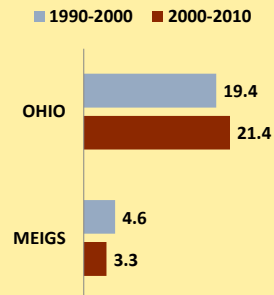

MEIGS COUNTY AND OHIO POPULATION CHANGES: Age 85+ 1990 - 2010

Age 85+ Population
1990 2000 2010

% Change in Age 85+ Population

1990-2000 2000-2010

Age 85+ Population as % of Age 65+ Population

1990 2000 2010

% of Age 85+ Population Who Are women

1990 2000 2010

% of Population Aged 85+

% Change in Proportion of Age 65+ Population Who Are Age 85+

% Change in Proportion of Age 85+ Who Are Women

% Change in Total Population Aged 85+