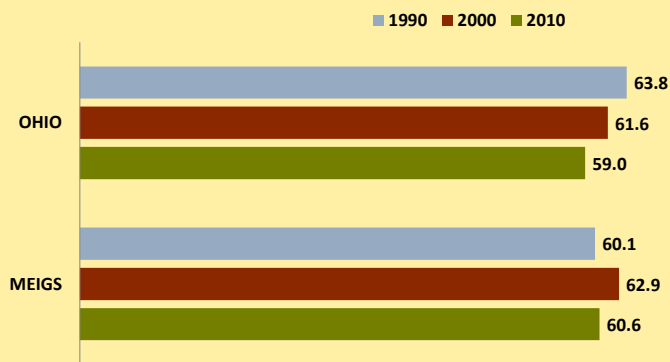

MEIGS COUNTY AND OHIO POPULATION CHANGES: Age 75-84 1990 - 2010

Age 75-84 Population

Age 75-84 Population as % of Age 65+ Population

% of Age 75-84 Population Who Are Women

% Change in Age 75-84 Population

% Change in Proportion of Age 65+ Population Who Are Age 75-84

% Change in Proportion of Age 75-84 Population Who Are Women