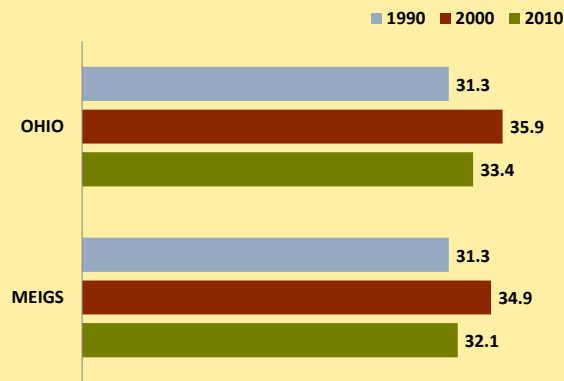

MEIGS COUNTY AND OHIO POPULATION CHANGES: Age 75-84 1990 - 2010

Age 75-84 Population

Age 75-84 Population as % of Age 65+ Population

% of Age 75-84 Population Who Are Women

% Change in Age 75-84 Population

% Change in Proportion of Age 65+ Population Who Are Age 75-84

% Change in Proportion of Age 75-84 Population Who Are Women