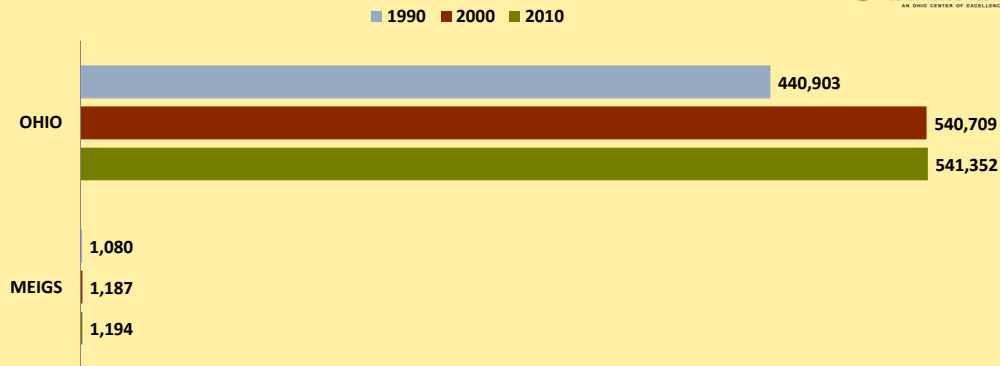

MEIGS COUNTY AND OHIO POPULATION CHANGES: Age 75-84 1990 - 2010

Age 75-84 Population

Age 75-84 Population as % of Age 65+ Population

% of Age 75-84 Population Who Are Women

% Change in Age 75-84 Population

% Change in Proportion of Age 65+ Population Who Are Age 75-84

% Change in Proportion of Age 75-84 Population Who Are Women