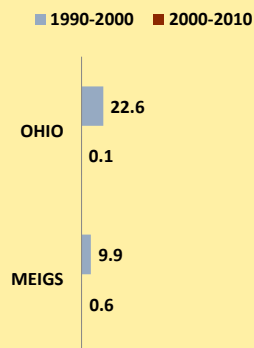

MEIGS COUNTY AND OHIO POPULATION CHANGES: Age 75-84 1990 - 2010

Age 75-84 Population

Age 75-84 Population as % of Age 65+ Population

% of Age 75-84 Population Who Are Women

% Change in Age 75-84 Population

% Change in Proportion of Age 65+ Population Who Are Age 75-84

% Change in Proportion of Age 75-84 Population Who Are Women