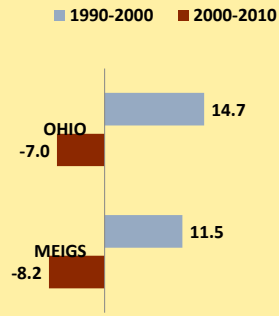

MEIGS COUNTY AND OHIO POPULATION CHANGES: Age 75-84 1990 - 2010

Age 75-84 Population

Age 75-84 Population as % of Age 65+ Population

% of Age 75-84 Population Who Are Women

% Change in Age 75-84 Population

% Change in Proportion of Age 65+ Population Who Are Age 75-84

% Change in Proportion of Age 75-84 Population Who Are Women