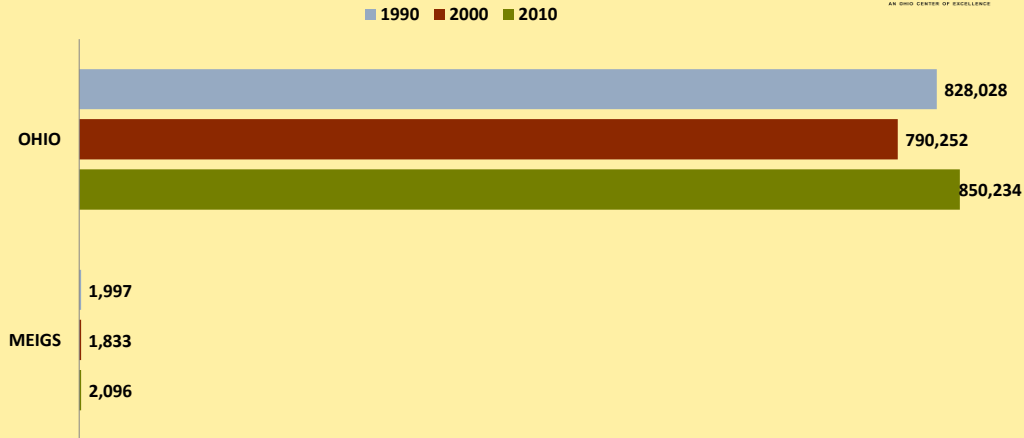

MEIGS COUNTY AND OHIO POPULATION CHANGES: Age 65-74 1990 - 2010

Age 65 - 74 Population

Age 65-74 Population as % of 65+ Population

Of Age 65-74 Population, % Women

% Change in Age 65-74 Population

% Change in Proportion of Age 65+ Population who are Age 65-74

% Change in Proportion of 65-74 Population Who Are Women