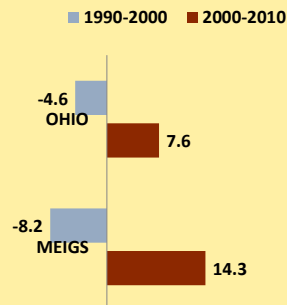

MEIGS COUNTY AND OHIO POPULATION CHANGES: Age 65-74 1990 - 2010

Age 65 - 74 Population

Age 65-74 Population as % of 65+ Population

Of Age 65-74 Population, % Women

% Change in Age 65-74 Population

% Change in Proportion of Age 65+ Population who are Age 65-74

% Change in Proportion of 65-74 Population Who Are Women