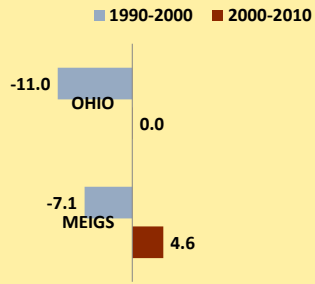

MEIGS COUNTY AND OHIO POPULATION CHANGES: Age 65-74 1990 - 2010

Age 65 - 74 Population

Age 65-74 Population as % of 65+ Population

Of Age 65-74 Population, % Women

% Change in Age 65-74 Population

% Change in Proportion of Age 65+ Population who are Age 65-74

% Change in Proportion of 65-74 Population Who Are Women