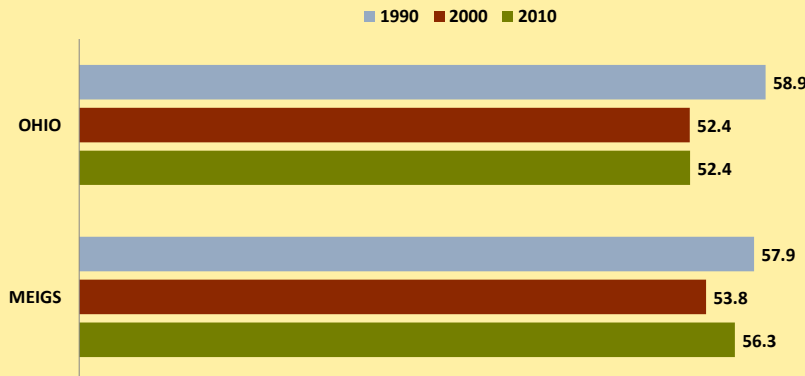

MEIGS COUNTY AND OHIO POPULATION CHANGES: Age 65-74 1990 - 2010

Age 65 - 74 Population

Age 65-74 Population as % of 65+ Population

Of Age 65-74 Population, % Women

% Change in Age 65-74 Population

% Change in Proportion of Age 65+ Population who are Age 65-74

% Change in Proportion of 65-74 Population Who Are Women