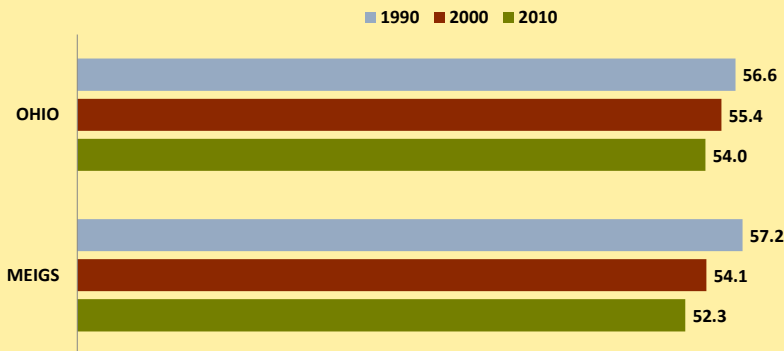

MEIGS COUNTY AND OHIO POPULATION CHANGES: Age 65-74 1990 - 2010

Age 65 - 74 Population

Age 65-74 Population as % of 65+ Population

Of Age 65-74 Population, % Women

% Change in Age 65-74 Population

% Change in Proportion of Age 65+ Population who are Age 65-74

% Change in Proportion of 65-74 Population Who Are Women