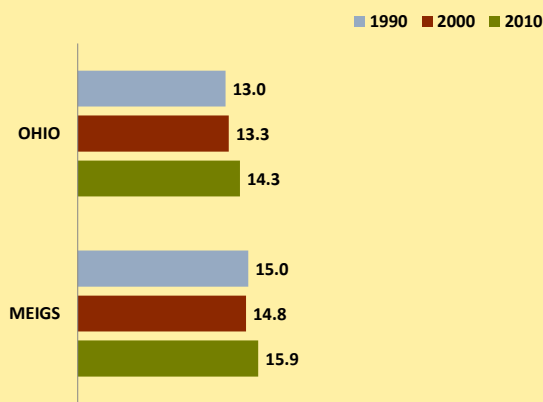

MEIGS COUNTY AND OHIO POPULATION CHANGES: Age 65+ 1990 - 2010

Age 65+ Population

% of Population Age 65+

% Change in Age 65+ Population

% Change in Proportion of Population Age 65+