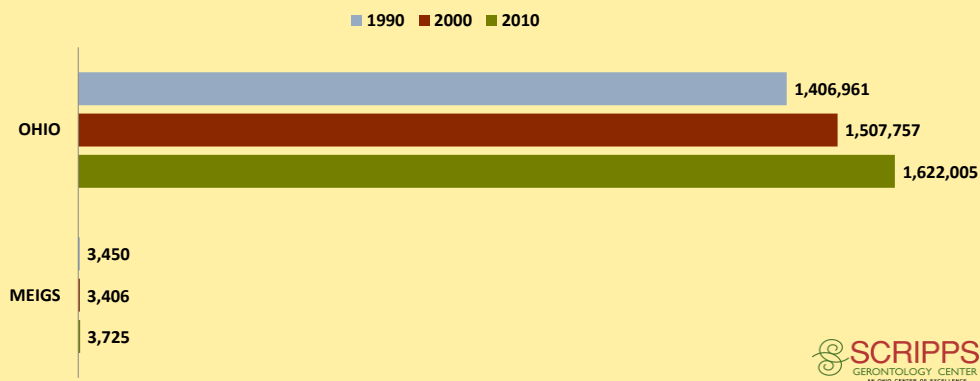

MEIGS COUNTY AND OHIO POPULATION CHANGES: Age 65+ 1990 - 2010

Age 65+ Population

% of Population Age 65+

% Change in Age 65+ Population

% Change in Proportion of Population Age 65+