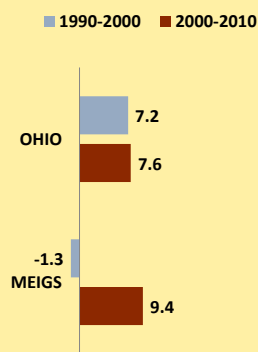

MEIGS COUNTY AND OHIO POPULATION CHANGES: Age 65+ 1990 - 2010

Age 65+ Population

% of Population Age 65+

% Change in Age 65+ Population

% Change in Proportion of Population Age 65+