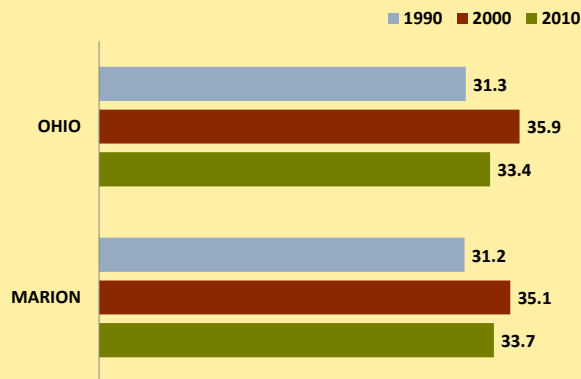

# MARION COUNTY AND OHIO POPULATION CHANGES: Age 75-84 1990 - 2010

Age 75-84 Population

Age 75-84 Population as % of Age 65+ Population

% of Age 75-84 Population Who Are Women

% Change in Age 75-84 Population

### % Change in Proportion of Age 65+ Population Who Are Age 75-84

### % Change in Proportion of Age 75-84 Population Who Are Women