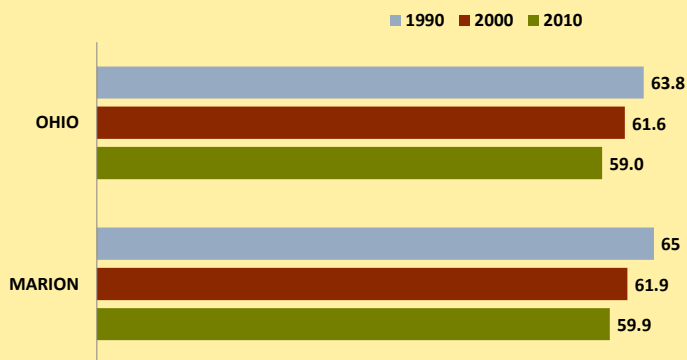

# MARION COUNTY AND OHIO POPULATION CHANGES: Age 75-84 1990 - 2010

Age 75-84 Population

Age 75-84 Population as % of Age 65+ Population

% of Age 75-84 Population Who Are Women

% Change in Age 75-84 Population

### % Change in Proportion of Age 65+ Population Who Are Age 75-84

### % Change in Proportion of Age 75-84 Population Who Are Women