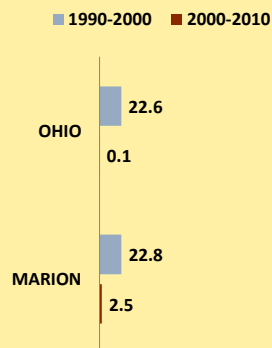

# MARION COUNTY AND OHIO POPULATION CHANGES: Age 75-84 1990 - 2010

Age 75-84 Population

Age 75-84 Population as % of Age 65+ Population

% of Age 75-84 Population Who Are Women

% Change in Age 75-84 Population

### % Change in Proportion of Age 65+ Population Who Are Age 75-84

### % Change in Proportion of Age 75-84 Population Who Are Women