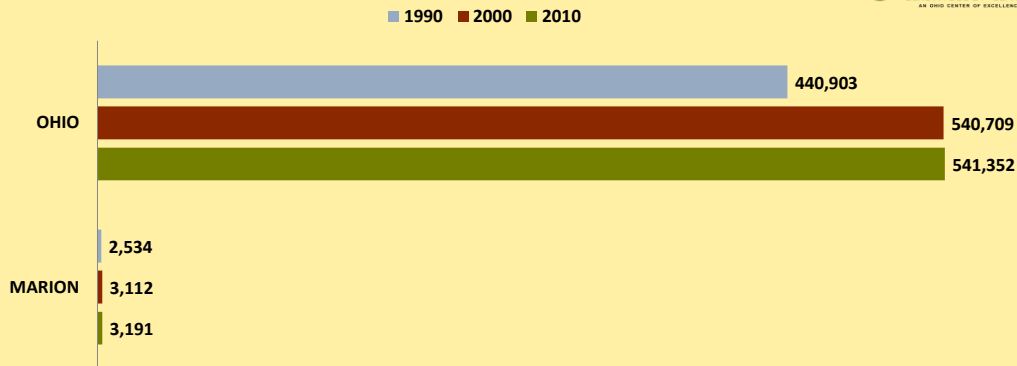

# MARION COUNTY AND OHIO POPULATION CHANGES: Age 75-84 1990 - 2010

Age 75-84 Population

Age 75-84 Population as % of Age 65+ Population

% of Age 75-84 Population Who Are Women

% Change in Age 75-84 Population

### % Change in Proportion of Age 65+ Population Who Are Age 75-84

### % Change in Proportion of Age 75-84 Population Who Are Women