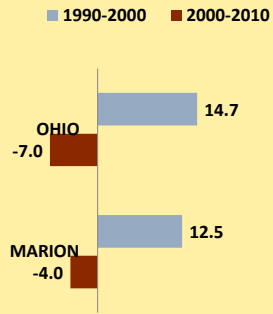

# MARION COUNTY AND OHIO POPULATION CHANGES: Age 75-84 1990 - 2010

Age 75-84 Population

Age 75-84 Population as % of Age 65+ Population

% of Age 75-84 Population Who Are Women

% Change in Age 75-84 Population

### % Change in Proportion of Age 65+ Population Who Are Age 75-84

### % Change in Proportion of Age 75-84 Population Who Are Women