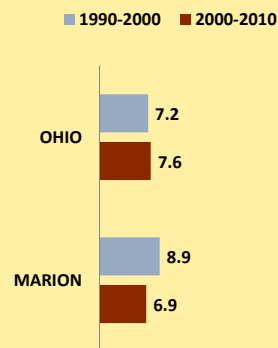

MARION COUNTY AND OHIO POPULATION CHANGES: Age 65+ 1990 - 2010

Age 65+ Population

% of Population Age 65+

% Change in Age 65+ Population

% Change in Proportion of Population Age 65+