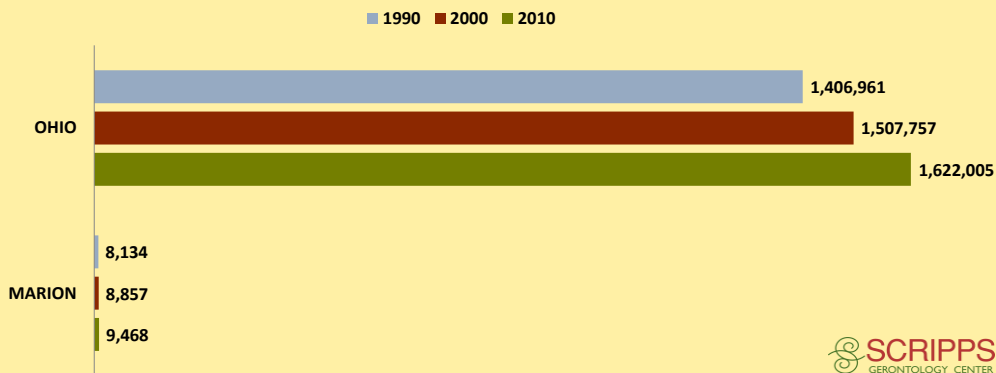

MARION COUNTY AND OHIO POPULATION CHANGES: Age 65+ 1990 - 2010

Age 65+ Population

% of Population Age 65+

% Change in Age 65+ Population

% Change in Proportion of Population Age 65+