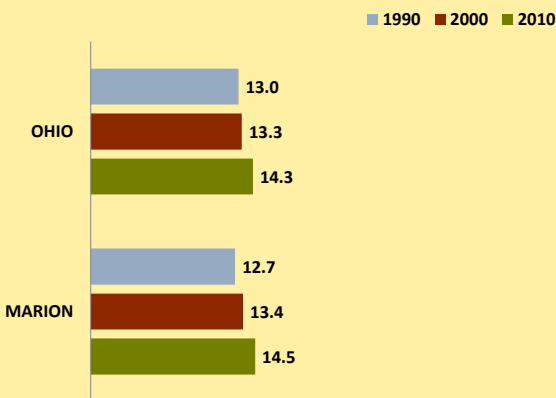

MARION COUNTY AND OHIO POPULATION CHANGES: Age 65+ 1990 - 2010

Age 65+ Population

% of Population Age 65+

% Change in Age 65+ Population

% Change in Proportion of Population Age 65+