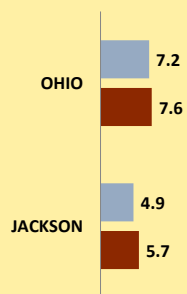

JACKSON COUNTY AND OHIO POPULATION CHANGES: Age 65+ 1990 - 2010

Age 65+ Population

1990 2000 2010

% of Population Age 65+

1990 2000 2010

% Change in Age 65+ Population

1990-2000 2000-2010

% Change in Proportion of Population Age 65+