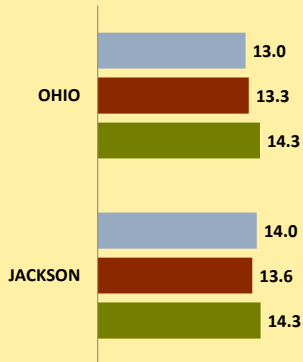

JACKSON COUNTY AND OHIO POPULATION CHANGES: Age 65+ 1990 - 2010

Age 65+ Population

1990 2000 2010

% of Population Age 65+

1990 2000 2010

% Change in Age 65+ Population

1990-2000 2000-2010

% Change in Proportion of Population Age 65+

1990-2000 2000-2010