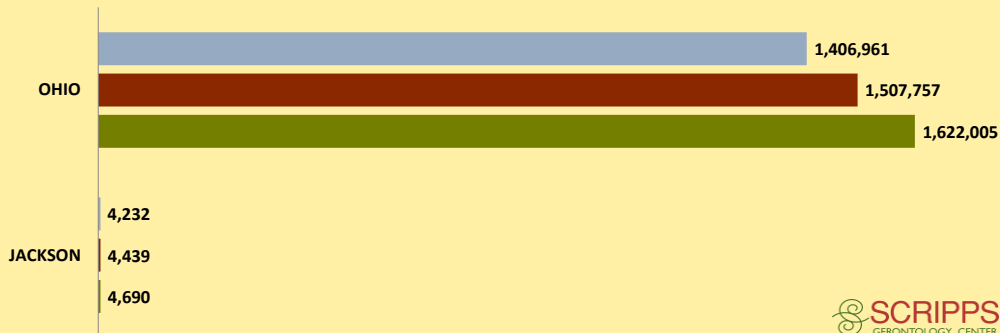

JACKSON COUNTY AND OHIO POPULATION CHANGES: Age 65+ 1990 - 2010

Age 65+ Population

1990 2000 2010

% of Population Age 65+

1990 2000 2010

% Change in Age 65+ Population

1990-2000 2000-2010

% Change in Proportion of Population Age 65+

1990-2000 2000-2010