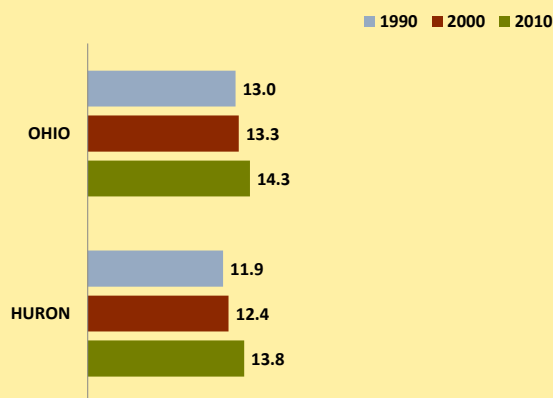

HURON COUNTY AND OHIO POPULATION CHANGES: Age 65+ 1990 - 2010

Age 65+ Population

% of Population Age 65+

% Change in Age 65+ Population

% Change in Proportion of Population Age 65+