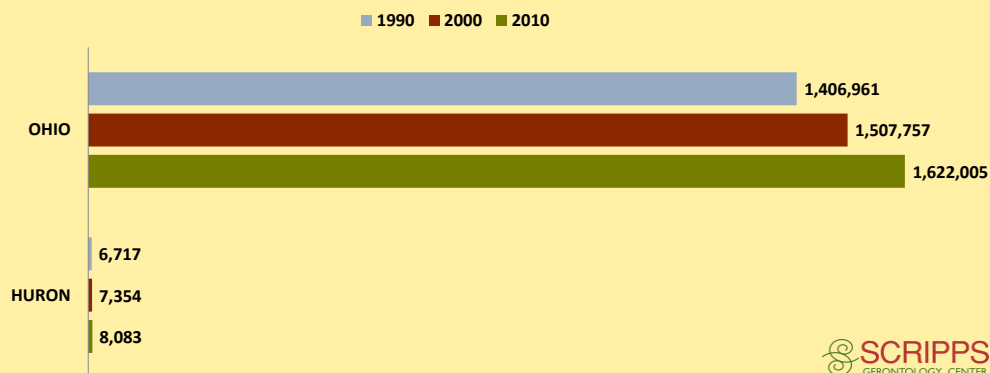

HURON COUNTY AND OHIO POPULATION CHANGES: Age 65+ 1990 - 2010

Age 65+ Population

% of Population Age 65+

% Change in Age 65+ Population

% Change in Proportion of Population Age 65+