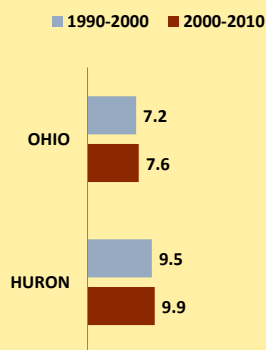

HURON COUNTY AND OHIO POPULATION CHANGES: Age 65+ 1990 - 2010

Age 65+ Population

% of Population Age 65+

% Change in Age 65+ Population

% Change in Proportion of Population Age 65+