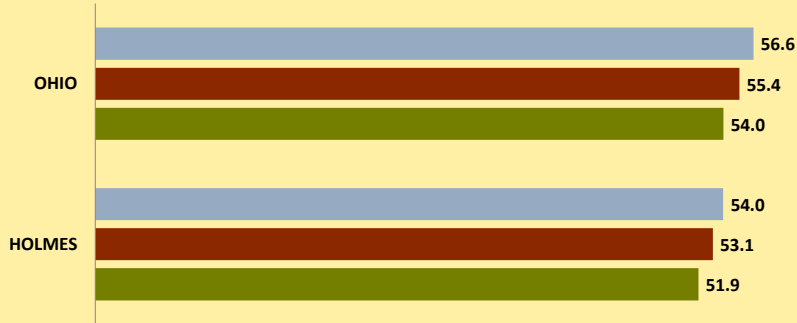

# HOLMES COUNTY AND OHIO POPULATION CHANGES: Age 65-74 1990 - 2010

Age 65 - 74 Population

1990 2000 2010

Age 65-74 Population as % of 65+ Population

1990 2000 2010

Of Age 65-74 Population, % Women

1990 2000 2010

% Change in Age 65-74 Population

1990-2000 2000-2010

### % Change in Proportion of Age 65+ Population who are Age 65-74