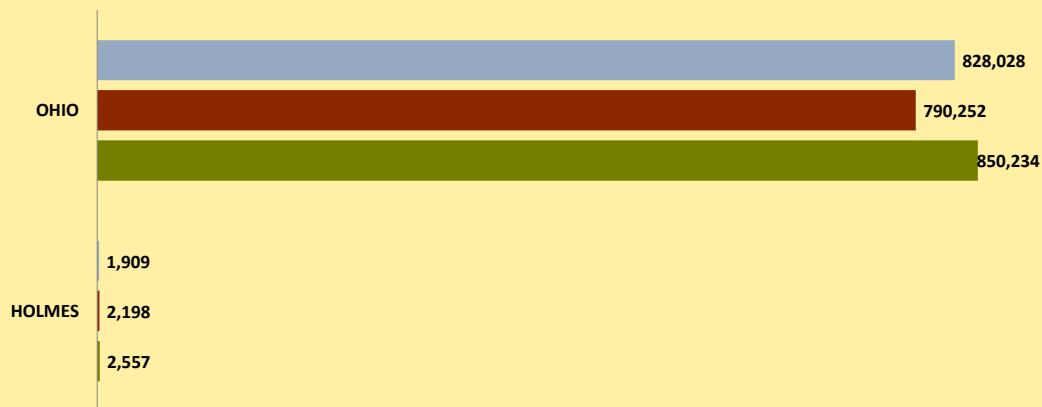

# HOLMES COUNTY AND OHIO POPULATION CHANGES: Age 65-74 1990 - 2010

Age 65 - 74 Population

1990 2000 2010

Age 65-74 Population as % of 65+ Population

1990 2000 2010

Of Age 65-74 Population, % Women

1990 2000 2010

% Change in Age 65-74 Population

1990-2000 2000-2010

### % Change in Proportion of Age 65+ Population who are Age 65-74