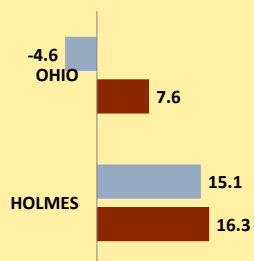

# HOLMES COUNTY AND OHIO POPULATION CHANGES: Age 65-74 1990 - 2010

Age 65 - 74 Population

1990 2000 2010

Age 65-74 Population as % of 65+ Population

1990 2000 2010

Of Age 65-74 Population, % Women

1990 2000 2010

% Change in Age 65-74 Population

1990-2000 2000-2010

### % Change in Proportion of Age 65+ Population who are Age 65-74

### % Change in Proportion of 65-74 Population Who Are Women