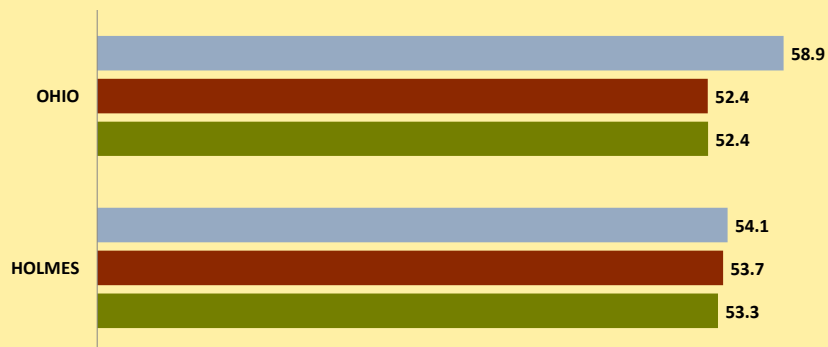

# HOLMES COUNTY AND OHIO POPULATION CHANGES: Age 65-74 1990 - 2010

Age 65 - 74 Population

1990 2000 2010

Age 65-74 Population as % of 65+ Population

1990 2000 2010

Of Age 65-74 Population, % Women

1990 2000 2010

% Change in Age 65-74 Population

1990-2000 2000-2010

### % Change in Proportion of Age 65+ Population who are Age 65-74