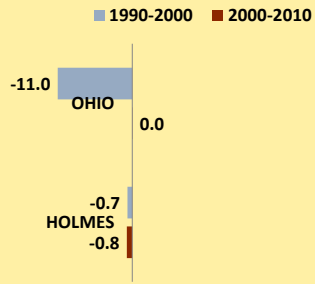

# HOLMES COUNTY AND OHIO POPULATION CHANGES: Age 65-74 1990 - 2010

Age 65 - 74 Population

1990 2000 2010

Age 65-74 Population as % of 65+ Population

1990 2000 2010

Of Age 65-74 Population, % Women

1990 2000 2010

% Change in Age 65-74 Population

1990-2000 2000-2010

### % Change in Proportion of Age 65+ Population who are Age 65-74

### % Change in Proportion of 65-74 Population Who Are Women