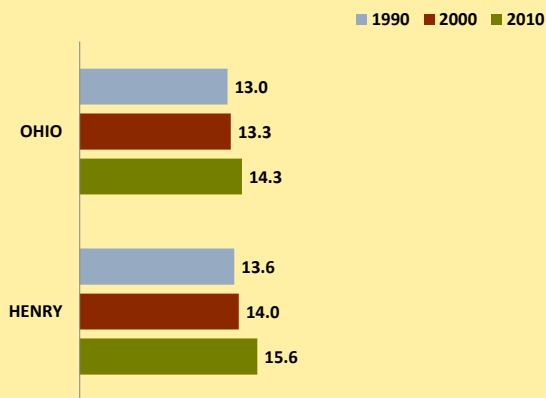

HENRY COUNTY AND OHIO POPULATION CHANGES: Age 65+ 1990 - 2010

Age 65+ Population

% of Population Age 65+

% Change in Age 65+ Population

% Change in Proportion of Population Age 65+