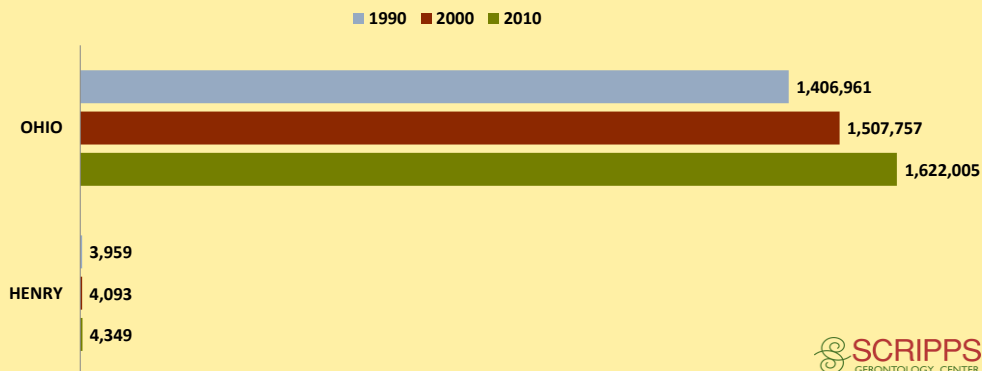

HENRY COUNTY AND OHIO POPULATION CHANGES: Age 65+ 1990 - 2010

Age 65+ Population

% of Population Age 65+

% Change in Age 65+ Population

% Change in Proportion of Population Age 65+