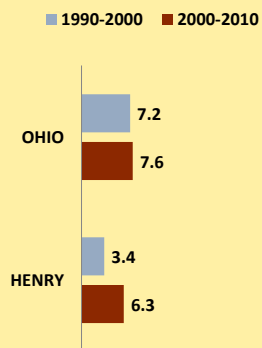

HENRY COUNTY AND OHIO POPULATION CHANGES: Age 65+ 1990 - 2010

Age 65+ Population

% of Population Age 65+

% Change in Age 65+ Population

% Change in Proportion of Population Age 65+