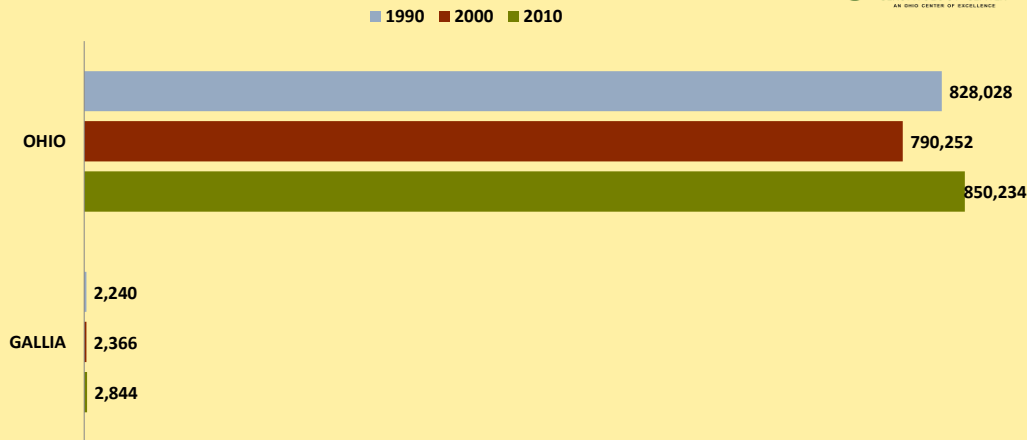

GALLIA COUNTY AND OHIO POPULATION CHANGES: Age 65-74 1990 - 2010

Age 65 - 74 Population

Age 65-74 Population as % of 65+ Population

Of Age 65-74 Population, % Women

% Change in Age 65-74 Population

% Change in Proportion of Age 65+ Population who are Age 65-74

% Change in Proportion of 65-74 Population Who Are Women