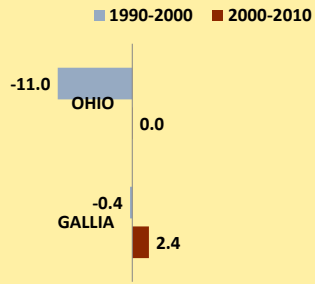

GALLIA COUNTY AND OHIO POPULATION CHANGES: Age 65-74 1990 - 2010

Age 65 - 74 Population

Age 65-74 Population as % of 65+ Population

Of Age 65-74 Population, % Women

% Change in Age 65-74 Population

% Change in Proportion of Age 65+ Population who are Age 65-74

% Change in Proportion of 65-74 Population Who Are Women