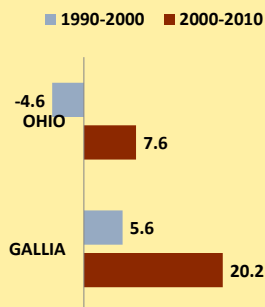

GALLIA COUNTY AND OHIO POPULATION CHANGES: Age 65-74 1990 - 2010

Age 65 - 74 Population

Age 65-74 Population as % of 65+ Population

Of Age 65-74 Population, % Women

% Change in Age 65-74 Population

% Change in Proportion of Age 65+ Population who are Age 65-74

% Change in Proportion of 65-74 Population Who Are Women