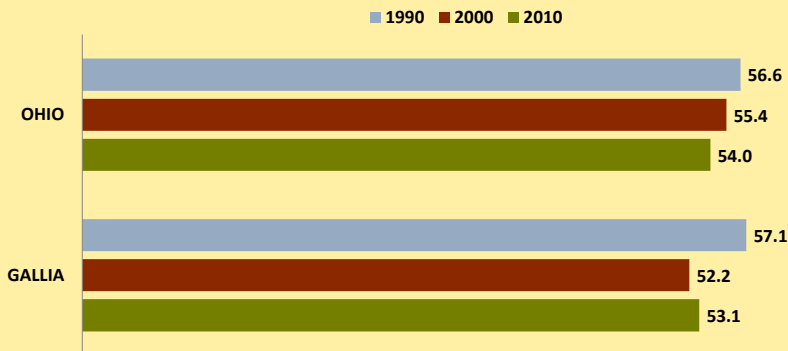

GALLIA COUNTY AND OHIO POPULATION CHANGES: Age 65-74 1990 - 2010

Age 65 - 74 Population

Age 65-74 Population as % of 65+ Population

Of Age 65-74 Population, % Women

% Change in Age 65-74 Population

% Change in Proportion of Age 65+ Population who are Age 65-74

% Change in Proportion of 65-74 Population Who Are Women