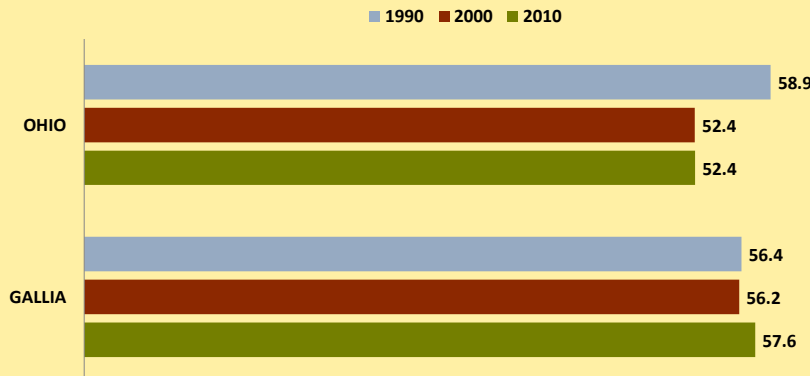

GALLIA COUNTY AND OHIO POPULATION CHANGES: Age 65-74 1990 - 2010

Age 65 - 74 Population

Age 65-74 Population as % of 65+ Population

Of Age 65-74 Population, % Women

% Change in Age 65-74 Population

% Change in Proportion of Age 65+ Population who are Age 65-74

% Change in Proportion of 65-74 Population Who Are Women