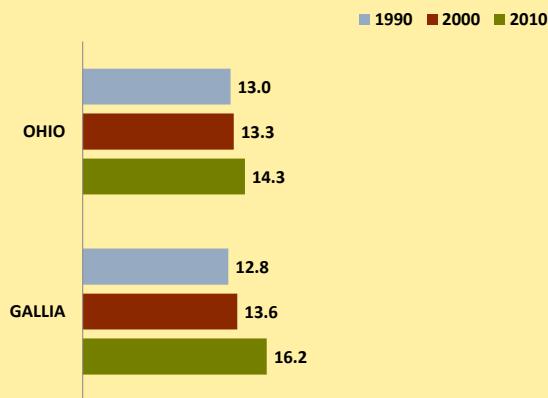

GALLIA COUNTY AND OHIO POPULATION CHANGES: Age 65+ 1990 - 2010

Age 65+ Population

% of Population Age 65+

% Change in Age 65+ Population

% Change in Proportion of Population Age 65+