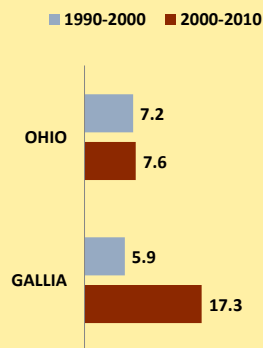

GALLIA COUNTY AND OHIO POPULATION CHANGES: Age 65+ 1990 - 2010

Age 65+ Population

% of Population Age 65+

% Change in Age 65+ Population

% Change in Proportion of Population Age 65+