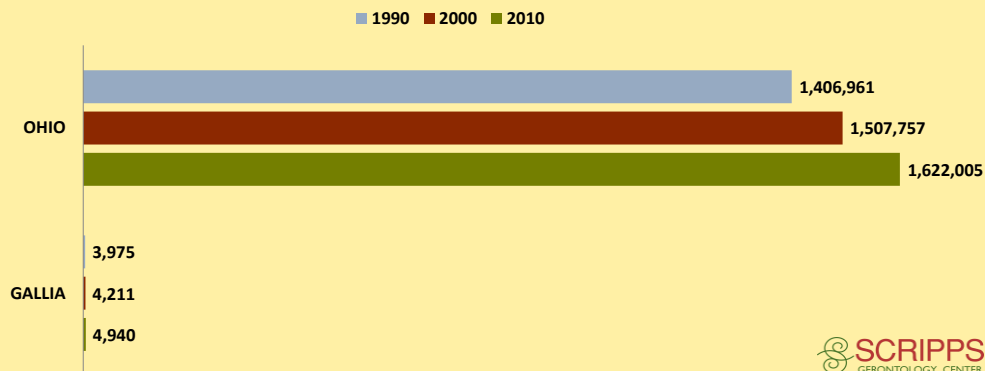

GALLIA COUNTY AND OHIO POPULATION CHANGES: Age 65+ 1990 - 2010

Age 65+ Population

% of Population Age 65+

% Change in Age 65+ Population

% Change in Proportion of Population Age 65+