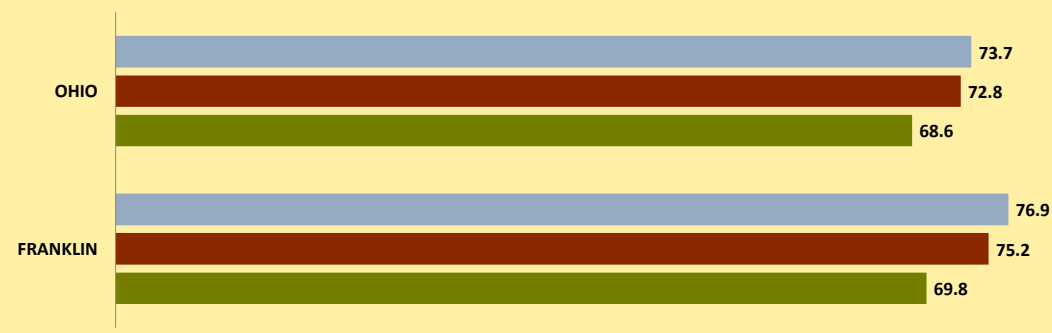

FRANKLIN COUNTY AND OHIO POPULATION CHANGES: Age 85+ 1990 - 2010

Age 85+ Population
1990 2000 2010

% Change in Age 85+ Population

1990-2000 2000-2010

Age 85+ Population as % of Age 65+ Population

1990 2000 2010

% of Age 85+ Population Who Are women

1990 2000 2010

% of Population Aged 85+

% Change in Proportion of Age 65+ Population Who Are Age 85+

% Change in Proportion of Age 85+ Who Are Women

% Change in Total Population Aged 85+