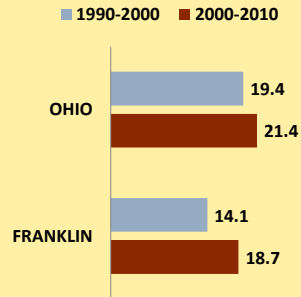

FRANKLIN COUNTY AND OHIO POPULATION CHANGES: Age 85+ 1990 - 2010

Age 85+ Population
1990 2000 2010

% Change in Age 85+ Population

1990-2000 2000-2010

Age 85+ Population as % of Age 65+ Population

1990 2000 2010

% of Age 85+ Population Who Are women

1990 2000 2010

% of Population Aged 85+

% Change in Proportion of Age 65+ Population Who Are Age 85+

% Change in Proportion of Age 85+ Who Are Women

% Change in Total Population Aged 85+