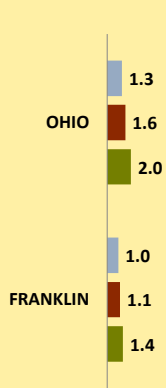

FRANKLIN COUNTY AND OHIO POPULATION CHANGES: Age 85+ 1990 - 2010

Age 85+ Population
1990 2000 2010

% Change in Age 85+ Population

1990-2000 2000-2010

Age 85+ Population as % of Age 65+ Population

1990 2000 2010

% of Age 85+ Population Who Are women

1990 2000 2010

% of Population Aged 85+

% Change in Proportion of Age 65+ Population Who Are Age 85+

% Change in Proportion of Age 85+ Who Are Women

% Change in Total Population Aged 85+