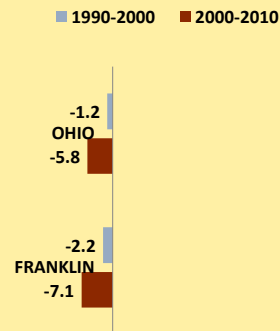

FRANKLIN COUNTY AND OHIO POPULATION CHANGES: Age 85+ 1990 - 2010

Age 85+ Population
1990 2000 2010

% Change in Age 85+ Population

1990-2000 2000-2010

Age 85+ Population as % of Age 65+ Population

1990 2000 2010

% of Age 85+ Population Who Are women

1990 2000 2010

% of Population Aged 85+

% Change in Proportion of Age 65+ Population Who Are Age 85+

% Change in Proportion of Age 85+ Who Are Women

% Change in Total Population Aged 85+