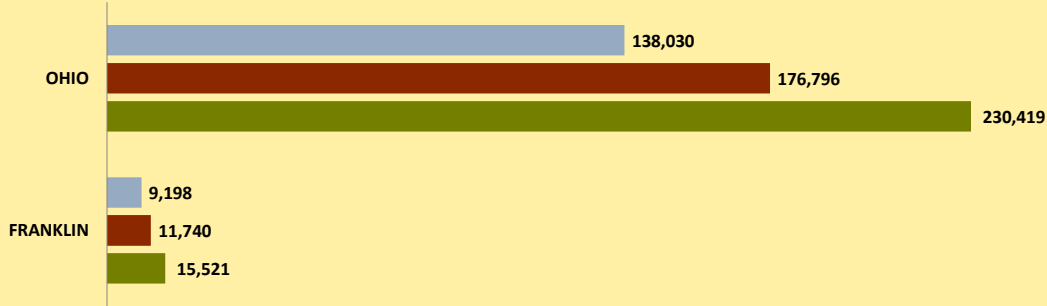

FRANKLIN COUNTY AND OHIO POPULATION CHANGES: Age 85+ 1990 - 2010

Age 85+ Population
1990 2000 2010

% Change in Age 85+ Population

1990-2000 2000-2010

Age 85+ Population as % of Age 65+ Population

1990 2000 2010

% of Age 85+ Population Who Are women

1990 2000 2010

% of Population Aged 85+

% Change in Proportion of Age 65+ Population Who Are Age 85+

% Change in Proportion of Age 85+ Who Are Women

% Change in Total Population Aged 85+