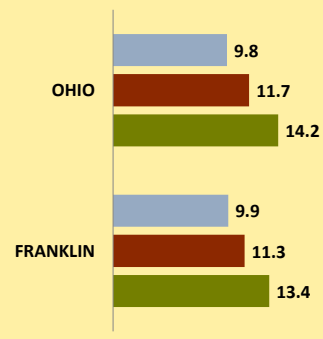

FRANKLIN COUNTY AND OHIO POPULATION CHANGES: Age 85+ 1990 - 2010

Age 85+ Population
1990 2000 2010

% Change in Age 85+ Population

1990-2000 2000-2010

Age 85+ Population as % of Age 65+ Population

1990 2000 2010

% of Age 85+ Population Who Are women

1990 2000 2010

% of Population Aged 85+

% Change in Proportion of Age 65+ Population Who Are Age 85+

% Change in Proportion of Age 85+ Who Are Women

% Change in Total Population Aged 85+