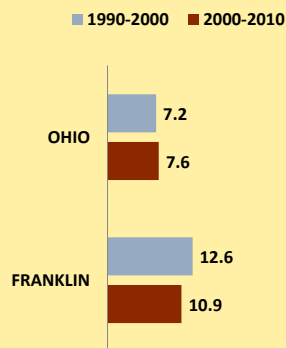

FRANKLIN COUNTY AND OHIO POPULATION CHANGES: Age 65+ 1990 - 2010

Age 65+ Population

% of Population Age 65+

% Change in Age 65+ Population

% Change in Proportion of Population Age 65+