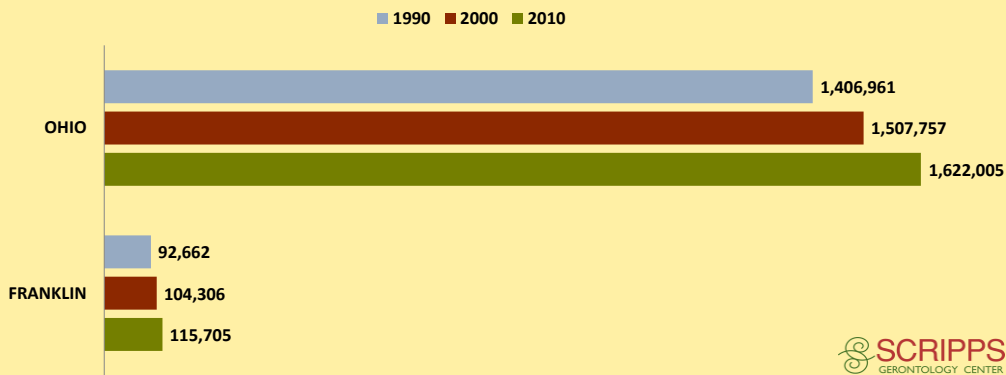

FRANKLIN COUNTY AND OHIO POPULATION CHANGES: Age 65+ 1990 - 2010

Age 65+ Population

% of Population Age 65+

% Change in Age 65+ Population

% Change in Proportion of Population Age 65+