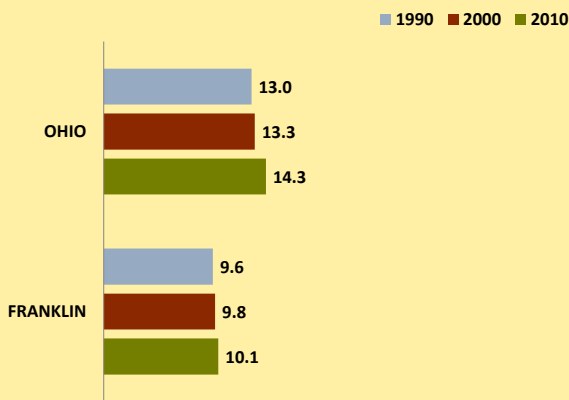

FRANKLIN COUNTY AND OHIO POPULATION CHANGES: Age 65+ 1990 - 2010

Age 65+ Population

% of Population Age 65+

% Change in Age 65+ Population

% Change in Proportion of Population Age 65+