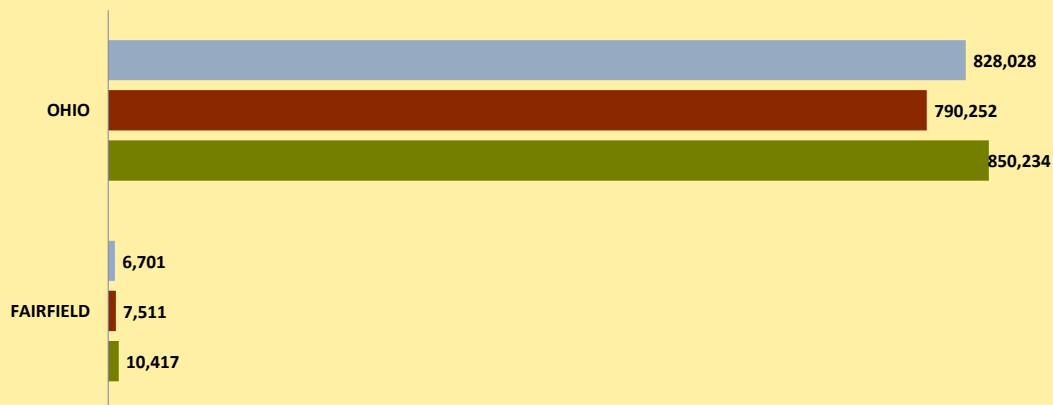

# FAIRFIELD COUNTY AND OHIO POPULATION CHANGES: Age 65-74 1990 - 2010

**Age 65 - 74 Population**

■ 1990 ■ 2000 ■ 2010

**Age 65-74 Population as % of 65+ Population**

■ 1990 ■ 2000 ■ 2010

**Of Age 65-74 Population, % Women**

■ 1990 ■ 2000 ■ 2010

**% Change in Age 65-74 Population**

■ 1990-2000 ■ 2000-2010

### % Change in Proportion of Age 65+ Population who are Age 65-74