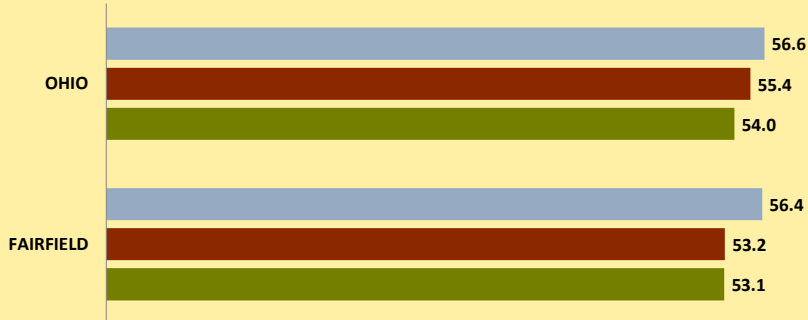

# FAIRFIELD COUNTY AND OHIO POPULATION CHANGES: Age 65-74 1990 - 2010

**Age 65 - 74 Population**

■ 1990 ■ 2000 ■ 2010

**Age 65-74 Population as % of 65+ Population**

■ 1990 ■ 2000 ■ 2010

**Of Age 65-74 Population, % Women**

■ 1990 ■ 2000 ■ 2010

**% Change in Age 65-74 Population**

■ 1990-2000 ■ 2000-2010

### % Change in Proportion of Age 65+ Population who are Age 65-74