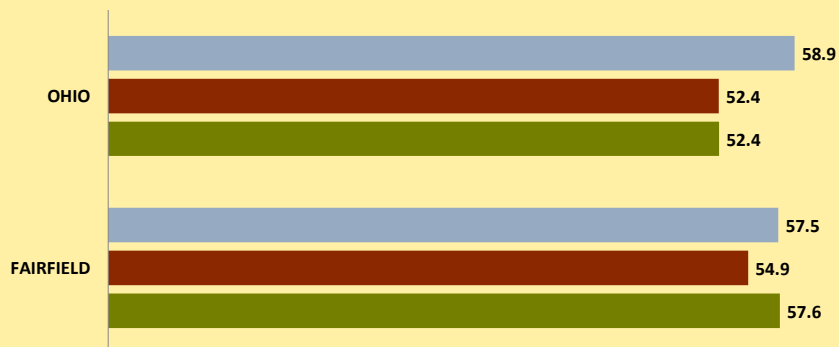

# FAIRFIELD COUNTY AND OHIO POPULATION CHANGES: Age 65-74 1990 - 2010

**Age 65 - 74 Population**

■ 1990 ■ 2000 ■ 2010

**Age 65-74 Population as % of 65+ Population**

■ 1990 ■ 2000 ■ 2010

**Of Age 65-74 Population, % Women**

■ 1990 ■ 2000 ■ 2010

**% Change in Age 65-74 Population**

■ 1990-2000 ■ 2000-2010

### % Change in Proportion of Age 65+ Population who are Age 65-74