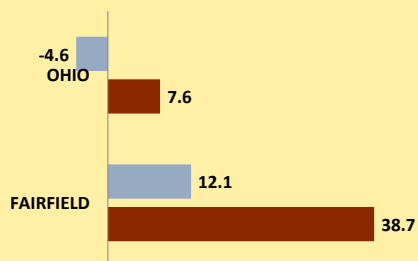

# FAIRFIELD COUNTY AND OHIO POPULATION CHANGES: Age 65-74 1990 - 2010

**Age 65 - 74 Population**

■ 1990 ■ 2000 ■ 2010

**Age 65-74 Population as % of 65+ Population**

■ 1990 ■ 2000 ■ 2010

**Of Age 65-74 Population, % Women**

■ 1990 ■ 2000 ■ 2010

**% Change in Age 65-74 Population**

■ 1990-2000 ■ 2000-2010

### % Change in Proportion of Age 65+ Population who are Age 65-74