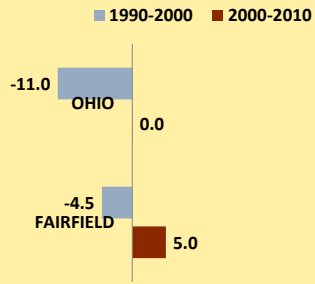

# FAIRFIELD COUNTY AND OHIO POPULATION CHANGES: Age 65-74 1990 - 2010

**Age 65 - 74 Population**

■ 1990 ■ 2000 ■ 2010

**Age 65-74 Population as % of 65+ Population**

■ 1990 ■ 2000 ■ 2010

**Of Age 65-74 Population, % Women**

■ 1990 ■ 2000 ■ 2010

**% Change in Age 65-74 Population**

■ 1990-2000 ■ 2000-2010

### % Change in Proportion of Age 65+ Population who are Age 65-74

### % Change in Proportion of 65-74 Population Who Are Women