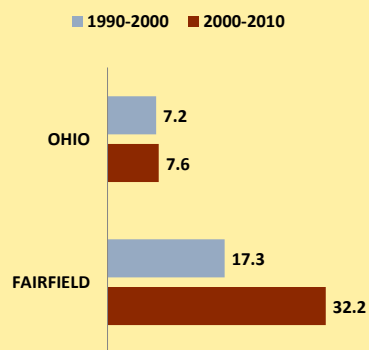

FAIRFIELD COUNTY AND OHIO POPULATION CHANGES: Age 65+ 1990 - 2010

Age 65+ Population

% of Population Age 65+

% Change in Age 65+ Population

% Change in Proportion of Population Age 65+