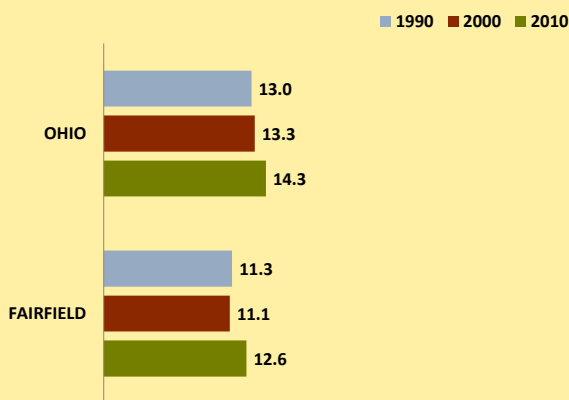

FAIRFIELD COUNTY AND OHIO POPULATION CHANGES: Age 65+ 1990 - 2010

Age 65+ Population

% of Population Age 65+

% Change in Age 65+ Population

% Change in Proportion of Population Age 65+