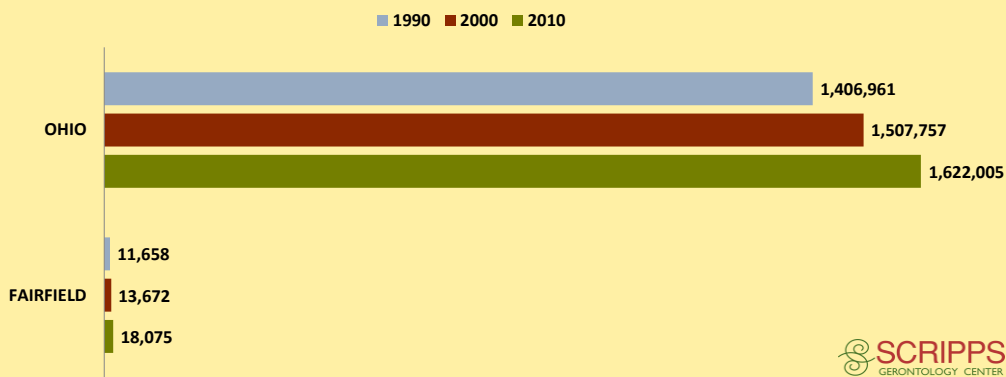

FAIRFIELD COUNTY AND OHIO POPULATION CHANGES: Age 65+ 1990 - 2010

Age 65+ Population

% of Population Age 65+

% Change in Age 65+ Population

% Change in Proportion of Population Age 65+