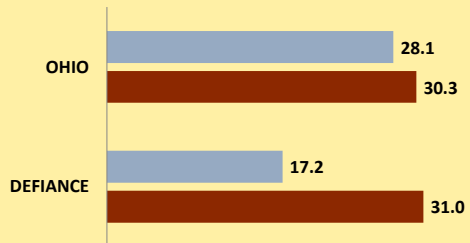

DEFIANCE COUNTY AND OHIO POPULATION CHANGES: Age 85+ 1990 - 2010

Age 85+ Population
1990 2000 2010

% Change in Age 85+ Population

1990-2000 2000-2010

Age 85+ Population as % of Age 65+ Population

1990 2000 2010

% of Age 85+ Population Who Are women

1990 2000 2010

% of Population Aged 85+

% Change in Proportion of Age 65+ Population Who Are Age 85+

% Change in Proportion of Age 85+ Who Are Women

% Change in Total Population Aged 85+