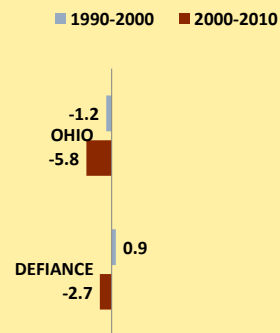

DEFIANCE COUNTY AND OHIO POPULATION CHANGES: Age 85+ 1990 - 2010

Age 85+ Population
1990 2000 2010

% Change in Age 85+ Population

1990-2000 2000-2010

Age 85+ Population as % of Age 65+ Population

1990 2000 2010

% of Age 85+ Population Who Are women

1990 2000 2010

% of Population Aged 85+

% Change in Proportion of Age 65+ Population Who Are Age 85+

% Change in Proportion of Age 85+ Who Are Women

% Change in Total Population Aged 85+