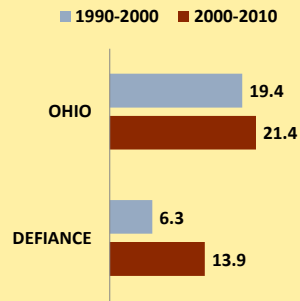

DEFIANCE COUNTY AND OHIO POPULATION CHANGES: Age 85+ 1990 - 2010

Age 85+ Population
1990 2000 2010

% Change in Age 85+ Population

1990-2000 2000-2010

Age 85+ Population as % of Age 65+ Population

1990 2000 2010

% of Age 85+ Population Who Are women

1990 2000 2010

% of Population Aged 85+

% Change in Proportion of Age 65+ Population Who Are Age 85+

% Change in Proportion of Age 85+ Who Are Women

% Change in Total Population Aged 85+