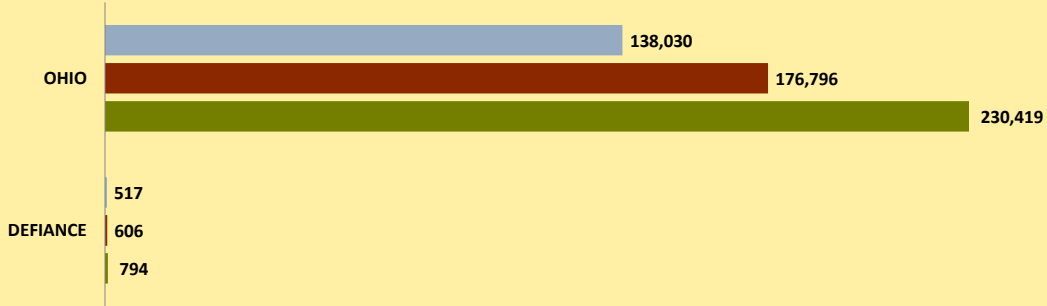

DEFIANCE COUNTY AND OHIO POPULATION CHANGES: Age 85+ 1990 - 2010

Age 85+ Population
1990 2000 2010

% Change in Age 85+ Population

1990-2000 2000-2010

Age 85+ Population as % of Age 65+ Population

1990 2000 2010

% of Age 85+ Population Who Are women

1990 2000 2010

% of Population Aged 85+

% Change in Proportion of Age 65+ Population Who Are Age 85+

% Change in Proportion of Age 85+ Who Are Women

% Change in Total Population Aged 85+