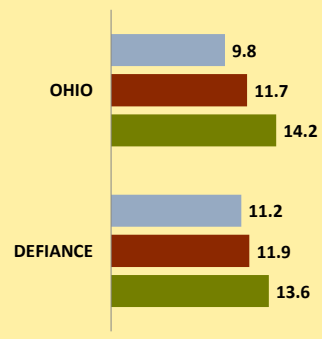

DEFIANCE COUNTY AND OHIO POPULATION CHANGES: Age 85+ 1990 - 2010

Age 85+ Population
1990 2000 2010

% Change in Age 85+ Population

1990-2000 2000-2010

Age 85+ Population as % of Age 65+ Population

1990 2000 2010

% of Age 85+ Population Who Are women

1990 2000 2010

% of Population Aged 85+

% Change in Proportion of Age 65+ Population Who Are Age 85+

% Change in Proportion of Age 85+ Who Are Women

% Change in Total Population Aged 85+