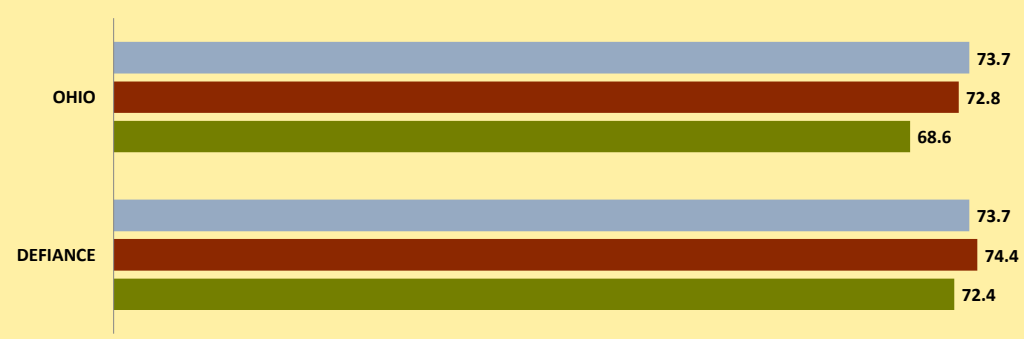

DEFIANCE COUNTY AND OHIO POPULATION CHANGES: Age 85+ 1990 - 2010

Age 85+ Population
1990 2000 2010

% Change in Age 85+ Population

1990-2000 2000-2010

Age 85+ Population as % of Age 65+ Population

1990 2000 2010

% of Age 85+ Population Who Are women

1990 2000 2010

% of Population Aged 85+

% Change in Proportion of Age 65+ Population Who Are Age 85+

% Change in Proportion of Age 85+ Who Are Women

% Change in Total Population Aged 85+