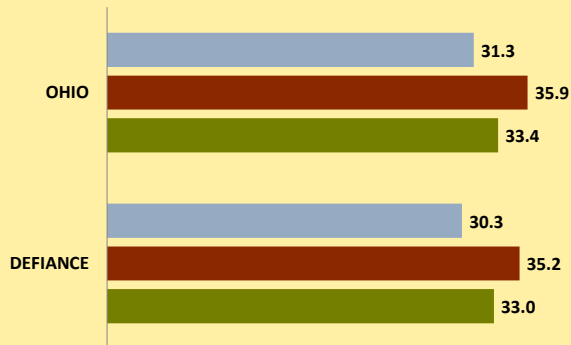

DEFIANCE COUNTY AND OHIO POPULATION CHANGES: Age 75-84 1990 - 2010

Age 75-84 Population

■ 1990 ■ 2000 ■ 2010

Age 75-84 Population as % of Age 65+ Population

■ 1990 ■ 2000 ■ 2010

% of Age 75-84 Population Who Are Women

■ 1990 ■ 2000 ■ 2010

% Change in Age 75-84 Population

■ 1990-2000 ■ 2000-2010

% Change in Proportion of Age 65+ Population Who Are Age 75-84

% Change in Proportion of Age 75-84 Population Who Are Women