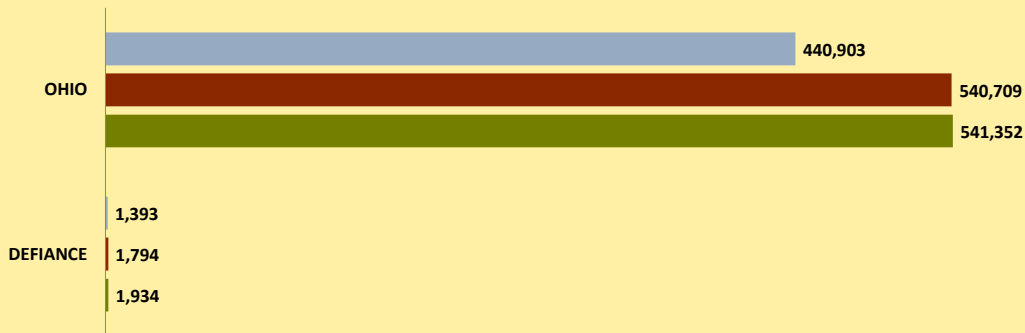

DEFIANCE COUNTY AND OHIO POPULATION CHANGES: Age 75-84 1990 - 2010

Age 75-84 Population

■ 1990 ■ 2000 ■ 2010

Age 75-84 Population as % of Age 65+ Population

■ 1990 ■ 2000 ■ 2010

% of Age 75-84 Population Who Are Women

■ 1990 ■ 2000 ■ 2010

% Change in Age 75-84 Population

■ 1990-2000 ■ 2000-2010

% Change in Proportion of Age 65+ Population Who Are Age 75-84

% Change in Proportion of Age 75-84 Population Who Are Women