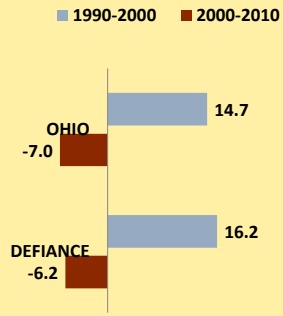

DEFIANCE COUNTY AND OHIO POPULATION CHANGES: Age 75-84 1990 - 2010

Age 75-84 Population

■ 1990 ■ 2000 ■ 2010

Age 75-84 Population as % of Age 65+ Population

■ 1990 ■ 2000 ■ 2010

% of Age 75-84 Population Who Are Women

■ 1990 ■ 2000 ■ 2010

% Change in Age 75-84 Population

■ 1990-2000 ■ 2000-2010

% Change in Proportion of Age 65+ Population Who Are Age 75-84

% Change in Proportion of Age 75-84 Population Who Are Women