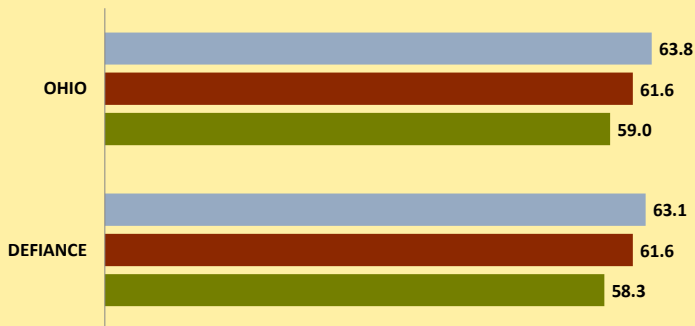

DEFIANCE COUNTY AND OHIO POPULATION CHANGES: Age 75-84 1990 - 2010

Age 75-84 Population

■ 1990 ■ 2000 ■ 2010

Age 75-84 Population as % of Age 65+ Population

■ 1990 ■ 2000 ■ 2010

% of Age 75-84 Population Who Are Women

■ 1990 ■ 2000 ■ 2010

% Change in Age 75-84 Population

■ 1990-2000 ■ 2000-2010

% Change in Proportion of Age 65+ Population Who Are Age 75-84

% Change in Proportion of Age 75-84 Population Who Are Women