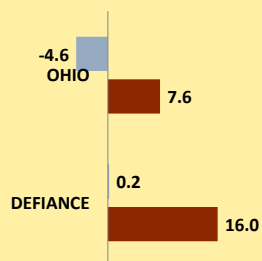

DEFIANCE COUNTY AND OHIO POPULATION CHANGES: Age 65-74 1990 - 2010

Age 65 - 74 Population

■ 1990 ■ 2000 ■ 2010

Age 65-74 Population as % of 65+ Population

■ 1990 ■ 2000 ■ 2010

Of Age 65-74 Population, % Women

■ 1990 ■ 2000 ■ 2010

% Change in Age 65-74 Population

■ 1990-2000 ■ 2000-2010

% Change in Proportion of Age 65+ Population who are Age 65-74

% Change in Proportion of 65-74 Population Who Are Women