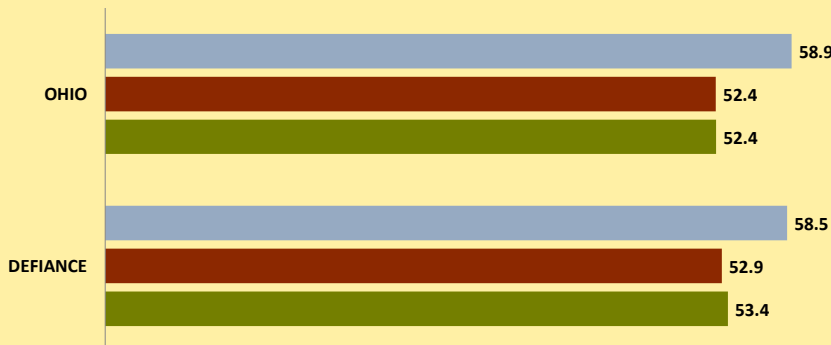

DEFIANCE COUNTY AND OHIO POPULATION CHANGES: Age 65-74 1990 - 2010

Age 65 - 74 Population

■ 1990 ■ 2000 ■ 2010

Age 65-74 Population as % of 65+ Population

■ 1990 ■ 2000 ■ 2010

Of Age 65-74 Population, % Women

■ 1990 ■ 2000 ■ 2010

% Change in Age 65-74 Population

■ 1990-2000 ■ 2000-2010

% Change in Proportion of Age 65+ Population who are Age 65-74

% Change in Proportion of 65-74 Population Who Are Women