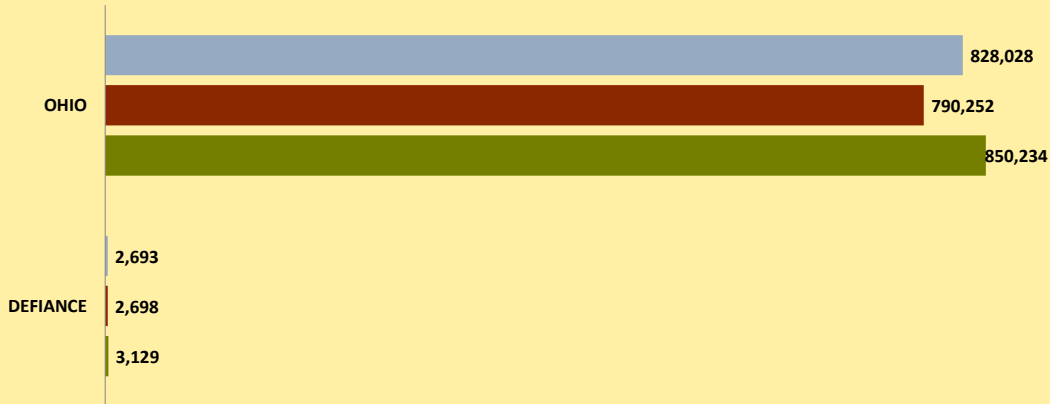

DEFIANCE COUNTY AND OHIO POPULATION CHANGES: Age 65-74 1990 - 2010

Age 65 - 74 Population

■ 1990 ■ 2000 ■ 2010

Age 65-74 Population as % of 65+ Population

■ 1990 ■ 2000 ■ 2010

Of Age 65-74 Population, % Women

■ 1990 ■ 2000 ■ 2010

% Change in Age 65-74 Population

■ 1990-2000 ■ 2000-2010

% Change in Proportion of Age 65+ Population who are Age 65-74

% Change in Proportion of 65-74 Population Who Are Women