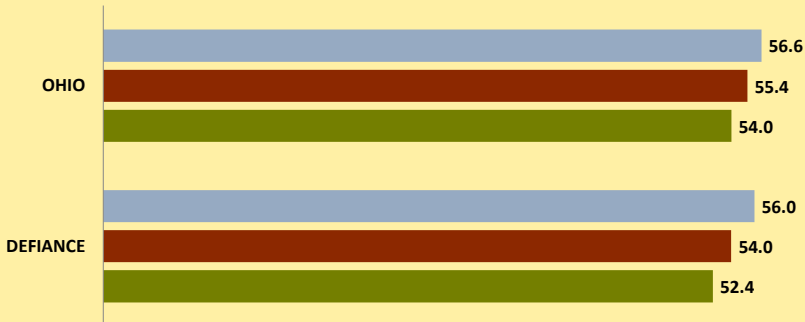

DEFIANCE COUNTY AND OHIO POPULATION CHANGES: Age 65-74 1990 - 2010

Age 65 - 74 Population

■ 1990 ■ 2000 ■ 2010

Age 65-74 Population as % of 65+ Population

■ 1990 ■ 2000 ■ 2010

Of Age 65-74 Population, % Women

■ 1990 ■ 2000 ■ 2010

% Change in Age 65-74 Population

■ 1990-2000 ■ 2000-2010

% Change in Proportion of Age 65+ Population who are Age 65-74

% Change in Proportion of 65-74 Population Who Are Women