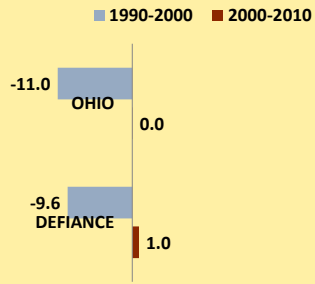

DEFIANCE COUNTY AND OHIO POPULATION CHANGES: Age 65-74 1990 - 2010

Age 65 - 74 Population

■ 1990 ■ 2000 ■ 2010

Age 65-74 Population as % of 65+ Population

■ 1990 ■ 2000 ■ 2010

Of Age 65-74 Population, % Women

■ 1990 ■ 2000 ■ 2010

% Change in Age 65-74 Population

■ 1990-2000 ■ 2000-2010

% Change in Proportion of Age 65+ Population who are Age 65-74

% Change in Proportion of 65-74 Population Who Are Women