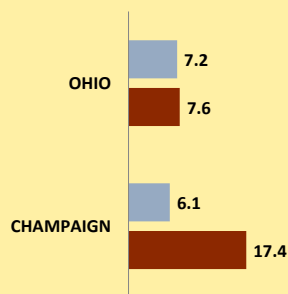

CHAMPAIGN COUNTY AND OHIO POPULATION CHANGES: Age 65+ 1990 - 2010

Age 65+ Population

1990 2000 2010

% of Population Age 65+

1990 2000 2010

% Change in Age 65+ Population

1990-2000 2000-2010

% Change in Proportion of Population Age 65+

1990-2000 2000-2010