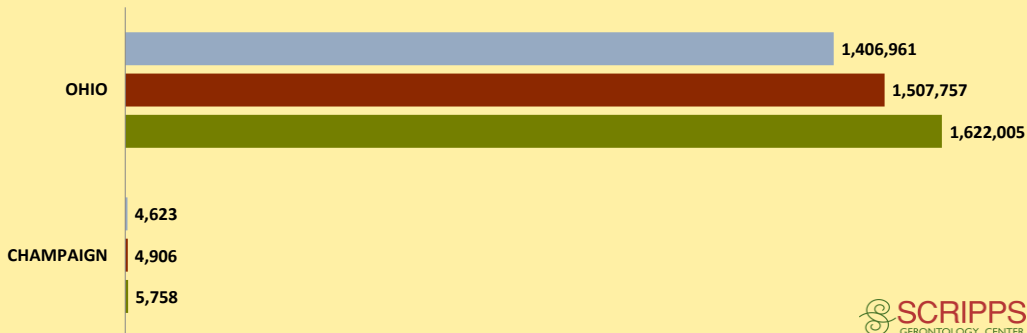

CHAMPAIGN COUNTY AND OHIO POPULATION CHANGES: Age 65+ 1990 - 2010

Age 65+ Population

1990 2000 2010

% of Population Age 65+

1990 2000 2010

% Change in Age 65+ Population

1990-2000 2000-2010

% Change in Proportion of Population Age 65+

1990-2000 2000-2010