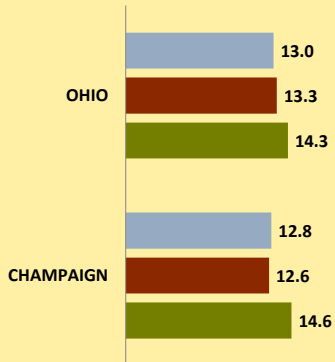

CHAMPAIGN COUNTY AND OHIO POPULATION CHANGES: Age 65+ 1990 - 2010

Age 65+ Population

1990 2000 2010

% of Population Age 65+

1990 2000 2010

% Change in Age 65+ Population

1990-2000 2000-2010

% Change in Proportion of Population Age 65+

1990-2000 2000-2010