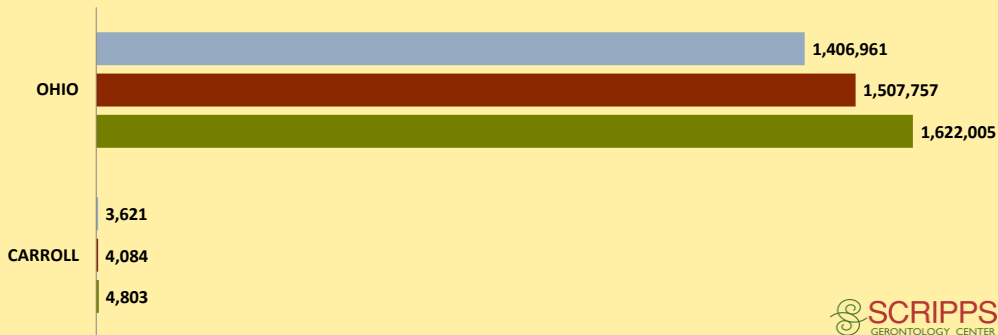

CARROLL COUNTY AND OHIO POPULATION CHANGES: Age 65+ 1990 - 2010

Age 65+ Population

1990 2000 2010

% of Population Age 65+

1990 2000 2010

% Change in Age 65+ Population

1990-2000 2000-2010

% Change in Proportion of Population Age 65+

1990-2000 2000-2010