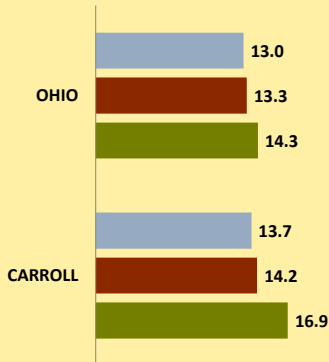

CARROLL COUNTY AND OHIO POPULATION CHANGES: Age 65+ 1990 - 2010

Age 65+ Population

1990 2000 2010

% of Population Age 65+

1990 2000 2010

% Change in Age 65+ Population

1990-2000 2000-2010

% Change in Proportion of Population Age 65+

1990-2000 2000-2010