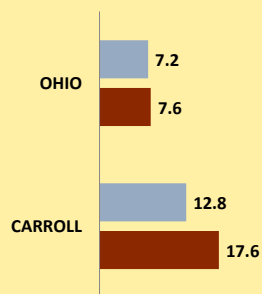

CARROLL COUNTY AND OHIO POPULATION CHANGES: Age 65+ 1990 - 2010

Age 65+ Population

1990 2000 2010

% of Population Age 65+

1990 2000 2010

% Change in Age 65+ Population

1990-2000 2000-2010

% Change in Proportion of Population Age 65+

1990-2000 2000-2010