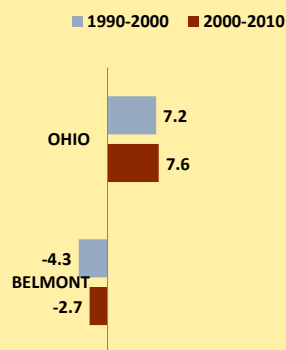

BELMONT COUNTY AND OHIO POPULATION CHANGES: Age 65+ 1990 - 2010

Age 65+ Population

% of Population Age 65+

% Change in Age 65+ Population

% Change in Proportion of Population Age 65+