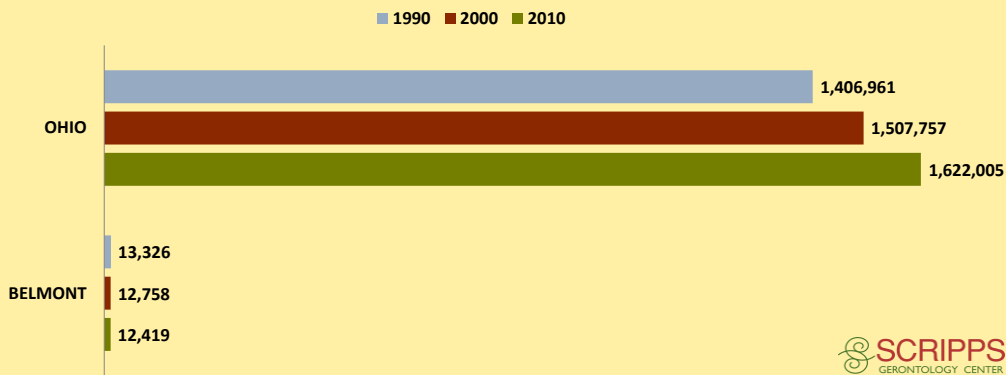

BELMONT COUNTY AND OHIO POPULATION CHANGES: Age 65+ 1990 - 2010

Age 65+ Population

% of Population Age 65+

% Change in Age 65+ Population

% Change in Proportion of Population Age 65+