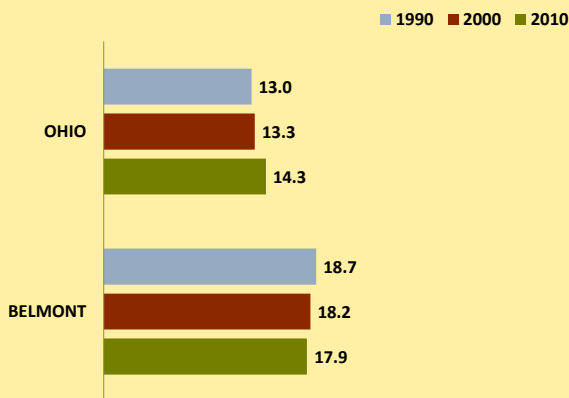

BELMONT COUNTY AND OHIO POPULATION CHANGES: Age 65+ 1990 - 2010

Age 65+ Population

% of Population Age 65+

% Change in Age 65+ Population

% Change in Proportion of Population Age 65+