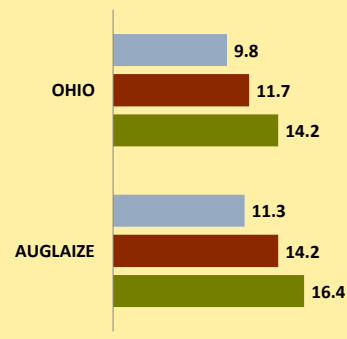

AUGLAIZE COUNTY AND OHIO POPULATION CHANGES: Age 85+ 1990 - 2010

Age 85+ Population
1990 2000 2010

% Change in Age 85+ Population

1990-2000 2000-2010

Age 85+ Population as % of Age 65+ Population

1990 2000 2010

% of Age 85+ Population Who Are women

1990 2000 2010

% of Population Aged 85+

% Change in Proportion of Age 65+ Population Who Are Age 85+

% Change in Proportion of Age 85+ Who Are Women

% Change in Total Population Aged 85+