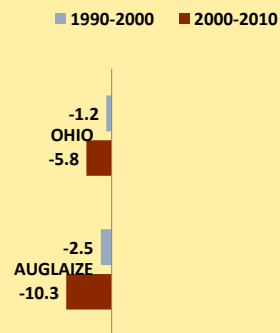

AUGLAIZE COUNTY AND OHIO POPULATION CHANGES: Age 85+ 1990 - 2010

Age 85+ Population
1990 2000 2010

% Change in Age 85+ Population

1990-2000 2000-2010

Age 85+ Population as % of Age 65+ Population

1990 2000 2010

% of Age 85+ Population Who Are women

1990 2000 2010

% of Population Aged 85+

% Change in Proportion of Age 65+ Population Who Are Age 85+

% Change in Proportion of Age 85+ Who Are Women

% Change in Total Population Aged 85+