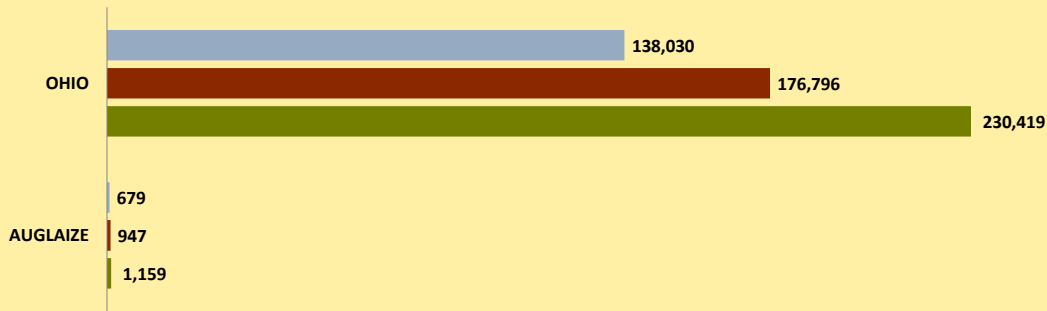

AUGLAIZE COUNTY AND OHIO POPULATION CHANGES: Age 85+ 1990 - 2010

Age 85+ Population
1990 2000 2010

% Change in Age 85+ Population

1990-2000 2000-2010

Age 85+ Population as % of Age 65+ Population

1990 2000 2010

% of Age 85+ Population Who Are women

1990 2000 2010

% of Population Aged 85+

% Change in Proportion of Age 65+ Population Who Are Age 85+

% Change in Proportion of Age 85+ Who Are Women

% Change in Total Population Aged 85+