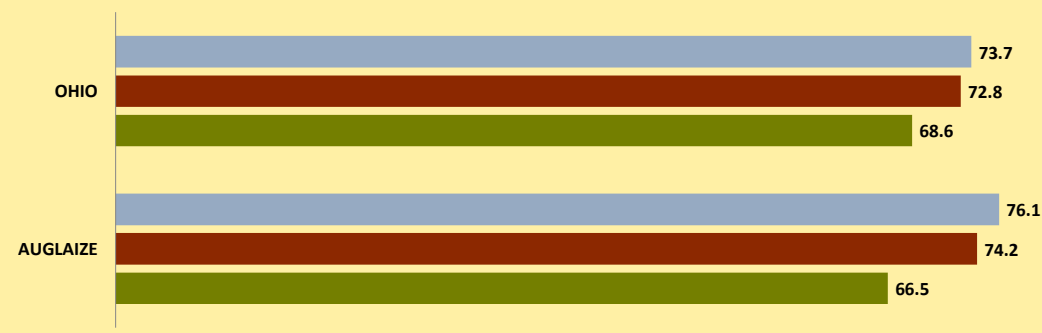

AUGLAIZE COUNTY AND OHIO POPULATION CHANGES: Age 85+ 1990 - 2010

Age 85+ Population
1990 2000 2010

% Change in Age 85+ Population

1990-2000 2000-2010

Age 85+ Population as % of Age 65+ Population

1990 2000 2010

% of Age 85+ Population Who Are women

1990 2000 2010

% of Population Aged 85+

% Change in Proportion of Age 65+ Population Who Are Age 85+

% Change in Proportion of Age 85+ Who Are Women

% Change in Total Population Aged 85+