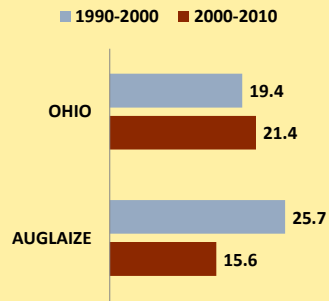

AUGLAIZE COUNTY AND OHIO POPULATION CHANGES: Age 85+ 1990 - 2010

Age 85+ Population
1990 2000 2010

% Change in Age 85+ Population

1990-2000 2000-2010

Age 85+ Population as % of Age 65+ Population

1990 2000 2010

% of Age 85+ Population Who Are women

1990 2000 2010

% of Population Aged 85+

% Change in Proportion of Age 65+ Population Who Are Age 85+

% Change in Proportion of Age 85+ Who Are Women

% Change in Total Population Aged 85+