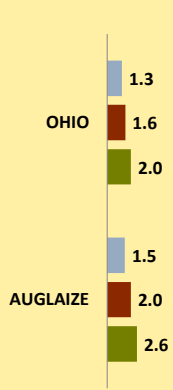

AUGLAIZE COUNTY AND OHIO POPULATION CHANGES: Age 85+ 1990 - 2010

Age 85+ Population
1990 2000 2010

% Change in Age 85+ Population

1990-2000 2000-2010

Age 85+ Population as % of Age 65+ Population

1990 2000 2010

% of Age 85+ Population Who Are women

1990 2000 2010

% of Population Aged 85+

% Change in Proportion of Age 65+ Population Who Are Age 85+

% Change in Proportion of Age 85+ Who Are Women

% Change in Total Population Aged 85+