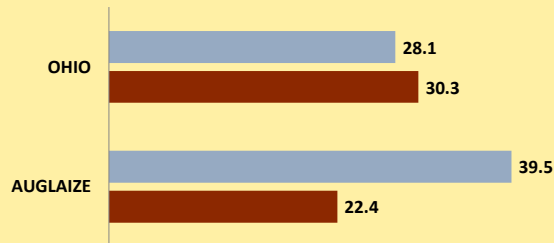

AUGLAIZE COUNTY AND OHIO POPULATION CHANGES: Age 85+ 1990 - 2010

Age 85+ Population
1990 2000 2010

% Change in Age 85+ Population

1990-2000 2000-2010

Age 85+ Population as % of Age 65+ Population

1990 2000 2010

% of Age 85+ Population Who Are women

1990 2000 2010

% of Population Aged 85+

% Change in Proportion of Age 65+ Population Who Are Age 85+

% Change in Proportion of Age 85+ Who Are Women

% Change in Total Population Aged 85+