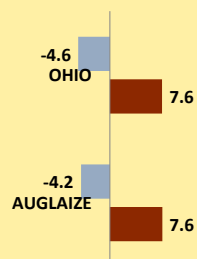

# AUGLAIZE COUNTY AND OHIO POPULATION CHANGES: Age 65-74 1990 - 2010

Age 65 - 74 Population

1990 2000 2010

Age 65-74 Population as % of 65+ Population

1990 2000 2010

Of Age 65-74 Population, % Women

1990 2000 2010

% Change in Age 65-74 Population

1990-2000 2000-2010

### % Change in Proportion of Age 65+ Population who are Age 65-74

### % Change in Proportion of 65-74 Population Who Are Women