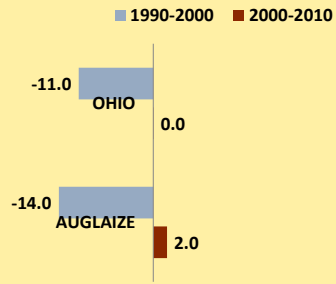

# AUGLAIZE COUNTY AND OHIO POPULATION CHANGES: Age 65-74 1990 - 2010

Age 65 - 74 Population

1990 2000 2010

Age 65-74 Population as % of 65+ Population

1990 2000 2010

Of Age 65-74 Population, % Women

1990 2000 2010

% Change in Age 65-74 Population

1990-2000 2000-2010

### % Change in Proportion of Age 65+ Population who are Age 65-74