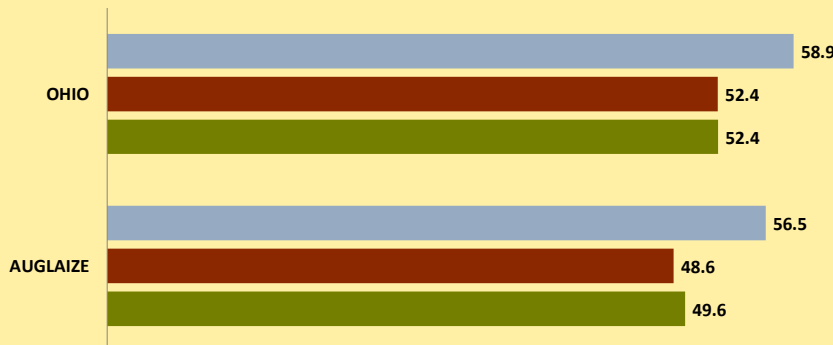

# AUGLAIZE COUNTY AND OHIO POPULATION CHANGES: Age 65-74 1990 - 2010

Age 65 - 74 Population

1990 2000 2010

Age 65-74 Population as % of 65+ Population

1990 2000 2010

Of Age 65-74 Population, % Women

1990 2000 2010

% Change in Age 65-74 Population

1990-2000 2000-2010

### % Change in Proportion of Age 65+ Population who are Age 65-74