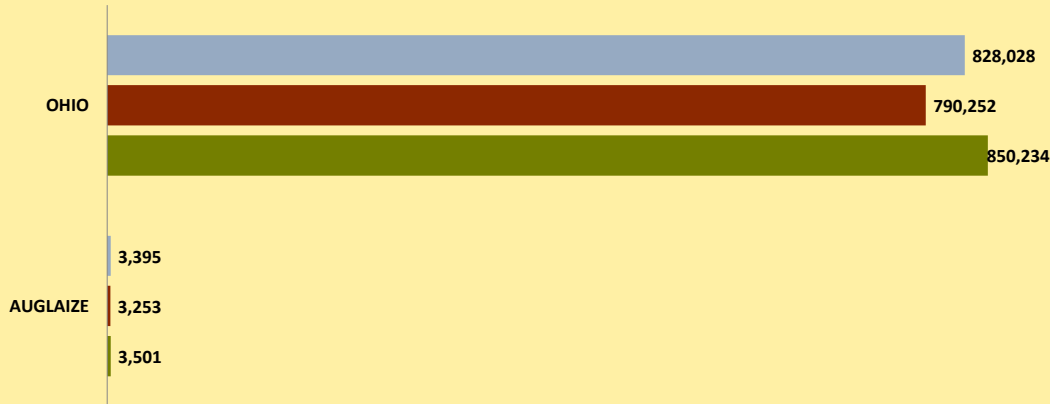

# AUGLAIZE COUNTY AND OHIO POPULATION CHANGES: Age 65-74 1990 - 2010

Age 65 - 74 Population

1990 2000 2010

Age 65-74 Population as % of 65+ Population

1990 2000 2010

Of Age 65-74 Population, % Women

1990 2000 2010

% Change in Age 65-74 Population

1990-2000 2000-2010

### % Change in Proportion of Age 65+ Population who are Age 65-74