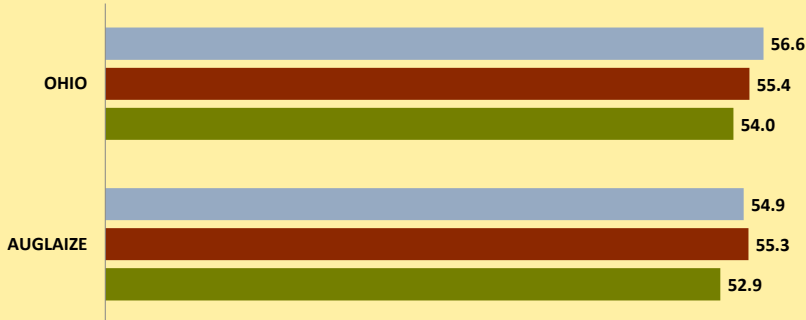

# AUGLAIZE COUNTY AND OHIO POPULATION CHANGES: Age 65-74 1990 - 2010

Age 65 - 74 Population

1990 2000 2010

Age 65-74 Population as % of 65+ Population

1990 2000 2010

Of Age 65-74 Population, % Women

1990 2000 2010

% Change in Age 65-74 Population

1990-2000 2000-2010

### % Change in Proportion of Age 65+ Population who are Age 65-74