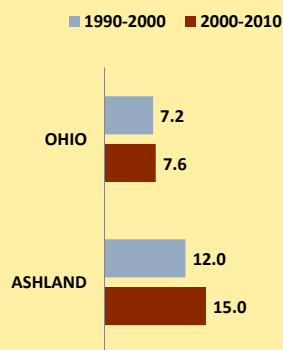

# ASHLAND COUNTY AND OHIO POPULATION CHANGES: Age 65+ 1990 - 2010

Age 65+ Population

% of Population Age 65+

% Change in Age 65+ Population

% Change in Proportion of Population Age 65+