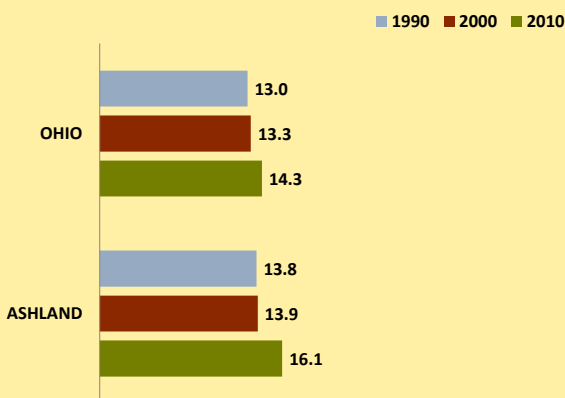

# ASHLAND COUNTY AND OHIO POPULATION CHANGES: Age 65+ 1990 - 2010

Age 65+ Population

% of Population Age 65+

% Change in Age 65+ Population

% Change in Proportion of Population Age 65+