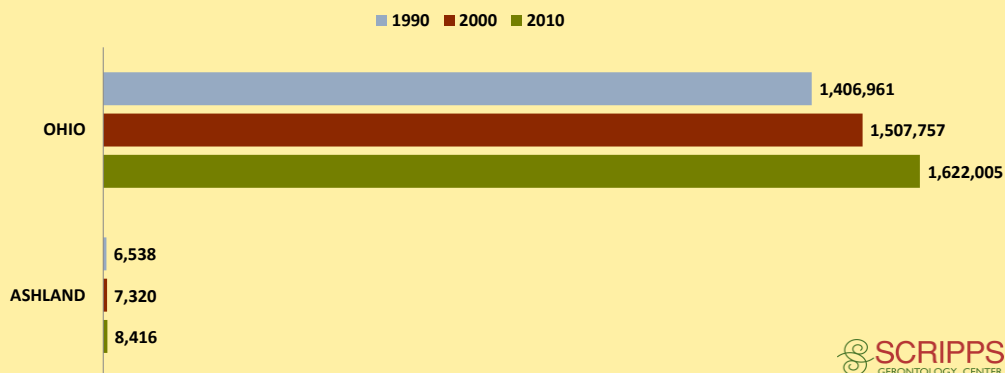

# ASHLAND COUNTY AND OHIO POPULATION CHANGES: Age 65+ 1990 - 2010

Age 65+ Population

% of Population Age 65+

% Change in Age 65+ Population

% Change in Proportion of Population Age 65+