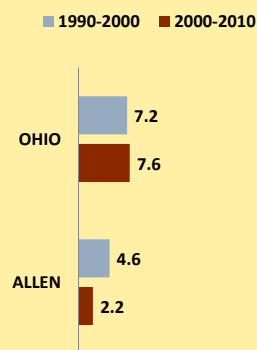

# ALLEN COUNTY AND OHIO POPULATION CHANGES: Age 65+ 1990 - 2010

Age 65+ Population

% of Population Age 65+

% Change in Age 65+ Population

% Change in Proportion of Population Age 65+