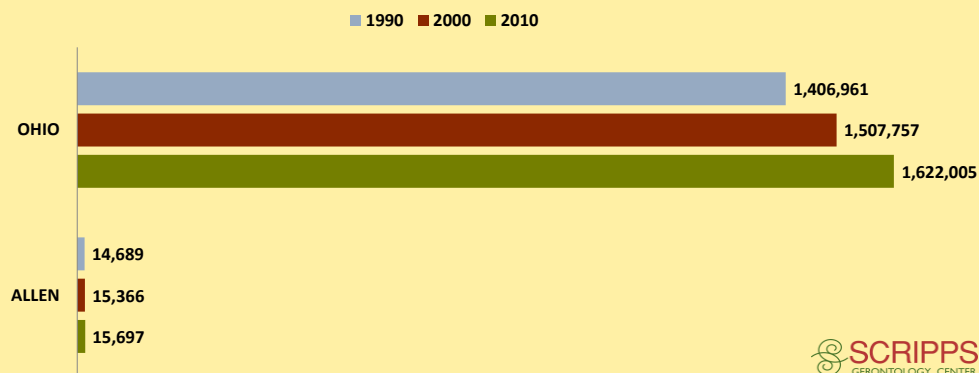

# ALLEN COUNTY AND OHIO POPULATION CHANGES: Age 65+ 1990 - 2010

Age 65+ Population

% of Population Age 65+

% Change in Age 65+ Population

% Change in Proportion of Population Age 65+