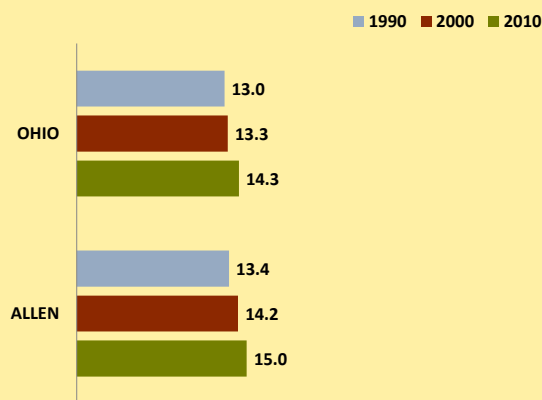

# ALLEN COUNTY AND OHIO POPULATION CHANGES: Age 65+ 1990 - 2010

Age 65+ Population

% of Population Age 65+

% Change in Age 65+ Population

% Change in Proportion of Population Age 65+