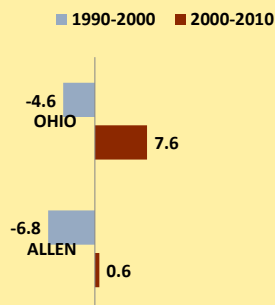

ALLEN COUNTY AND OHIO POPULATION CHANGES: Age 65-74 1990 - 2010

Age 65 - 74 Population

Age 65-74 Population as % of 65+ Population

Of Age 65-74 Population, % Women

% Change in Age 65-74 Population

% Change in Proportion of Age 65+ Population who are Age 65-74

% Change in Proportion of 65-74 Population Who Are Women