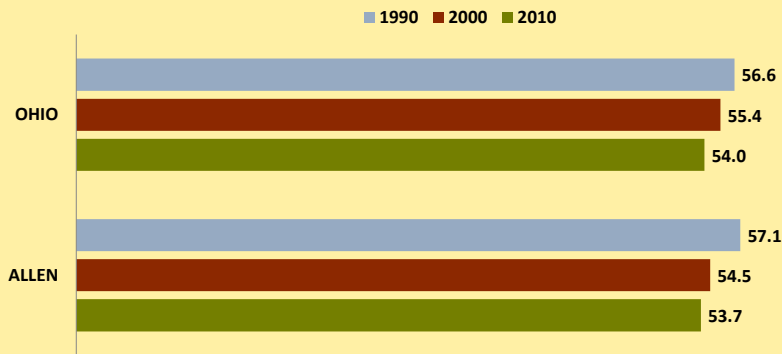

ALLEN COUNTY AND OHIO POPULATION CHANGES: Age 65-74 1990 - 2010

Age 65 - 74 Population

Age 65-74 Population as % of 65+ Population

Of Age 65-74 Population, % Women

% Change in Age 65-74 Population

% Change in Proportion of Age 65+ Population who are Age 65-74

% Change in Proportion of 65-74 Population Who Are Women