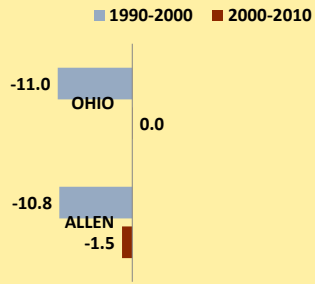

ALLEN COUNTY AND OHIO POPULATION CHANGES: Age 65-74 1990 - 2010

Age 65 - 74 Population

Age 65-74 Population as % of 65+ Population

Of Age 65-74 Population, % Women

% Change in Age 65-74 Population

% Change in Proportion of Age 65+ Population who are Age 65-74

% Change in Proportion of 65-74 Population Who Are Women