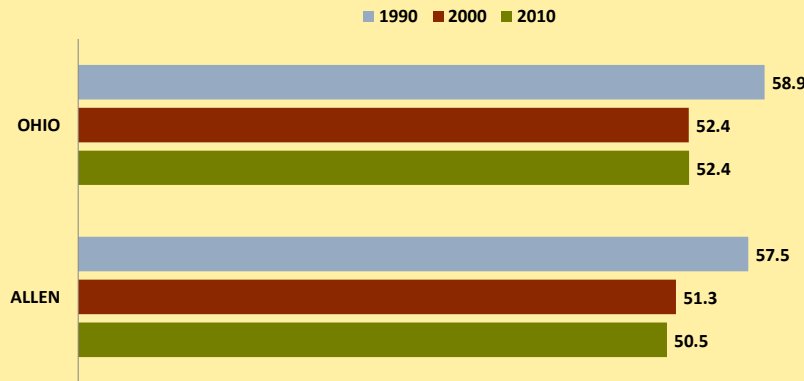

ALLEN COUNTY AND OHIO POPULATION CHANGES: Age 65-74 1990 - 2010

Age 65 - 74 Population

Age 65-74 Population as % of 65+ Population

Of Age 65-74 Population, % Women

% Change in Age 65-74 Population

% Change in Proportion of Age 65+ Population who are Age 65-74

% Change in Proportion of 65-74 Population Who Are Women