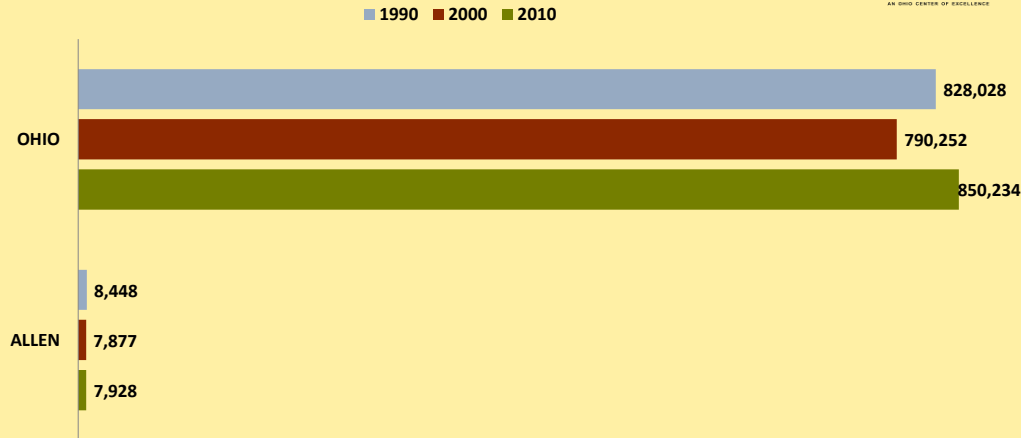

ALLEN COUNTY AND OHIO POPULATION CHANGES: Age 65-74 1990 - 2010

Age 65 - 74 Population

Age 65-74 Population as % of 65+ Population

Of Age 65-74 Population, % Women

% Change in Age 65-74 Population

% Change in Proportion of Age 65+ Population who are Age 65-74

% Change in Proportion of 65-74 Population Who Are Women